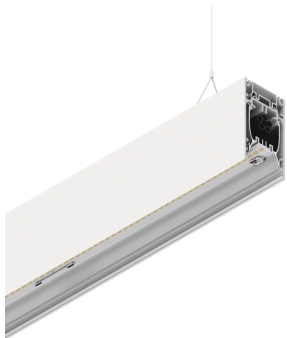

HERO B

108744.01H + 108901.99

novalux
ITALIAN LIGHTING DESIGN SINCE 1948

Features

Use: Indoor
Type of installation: SUSPENDED
Emission: DIRECT/INDIRECT
Optics: OPAL
Colour: WHITE
Dimming: DALI
Emergency: NO
L: 1120mm
A: 53mm
H: 92mm
Made in: ITALY
Warranty: 5 years
Weight: 4kg