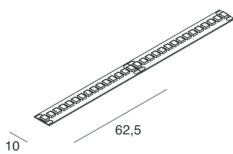

STRIP LED

100931.99

novalux
ITALIAN LIGHTING DESIGN SINCE 1948

Features

Use: Indoor
Dimming: WITH ACCESSORY
Emergency: WITH ACCESSORY
L: 5000mm
A: 10mm
Warranty: 5 years
Weight: 0.15kg

Tech data

Luminous flux in emergency: L min = 30 L max = 140 - 1h: 18% / 3h: 7%
IP: 20
Insulation class: III
Supply voltage: 48 Vdc
Energy efficiency class: F
SELV: No

Source

Light source: LED
Source power: 17W/m
Source luminous flux: 2060lm
Colour temperature: 2700K
CRI: >90
LED lifespan: 30000h L70 B20

Compliance

CEI EN 60598-1:2015 + A11:2009. IEC 60598-2:2015 2-1

Standards

Photobiological risk: RISK GROUP 1 Certified fixture in RISK GROUP 1 (Low Risk)-The fixture does not pose a hazard due to normal behavioral limitations on exposure - in accordance with CEI EN 62471:2010-01, IEC TR 62778:2014.

CAM edilizia: The product complies with the requirements for public buildings, ministerial decree of 23rd June 2022 n.256.

[View more product info](#)

Novalux S.r.l. via Marzabotto, 2 40050 Funo di Argelato (BO) Italy
Tel: +39 051 860558 · Fax +39 051 6647859 · Mail: info@novalux.it · VAT number 00536541204 · novalux.com
Company subject to the management and coordination by SLV GmbH

This technical data sheet is owned by Novalux S.r.l., all rights reserved. Novalux S.r.l. reserves the right to make changes without prior notice.