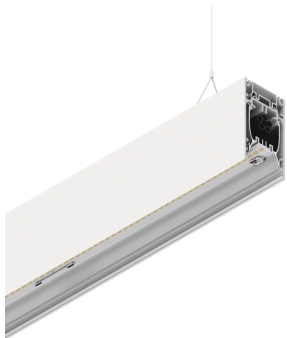

HERO B

108770.01H

novalux
ITALIAN LIGHTING DESIGN SINCE 1948

Features

Use: Indoor
Type of installation: SUSPENDED
Emission: DIRECT/INDIRECT
Colour: WHITE
Dimming: PUSH
Emergency: NO
L: 1120mm
A: 53mm
H: 92mm
Made in: ITALY
Warranty: 5 years
Weight: 4kg

Tech data

Luminaire input power: 48.5W
Indirect luminous flux: 2076lm
IP: 40
Insulation class: I
Supply voltage: 220-240V 50/60Hz
SELV: Si

Source

Light source: LED
Source power: 43W
Colour temperature: 2700K
CRI: >90
Colour tolerance: 3 Step MacAdam
LED lifespan: 50000h L80 B20