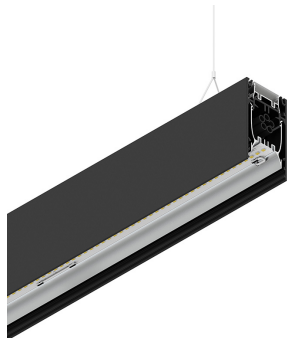

HERO B

108701.02 + 108910.99

novalux
ITALIAN LIGHTING DESIGN SINCE 1948

Features

Use: Indoor
Type of installation: SUSPENDED
Emission: DIRECT/INDIRECT
Optics: MICROPRISMATIZED
Colour: BLACK
Dimming: ON/OFF
Emergency: NO
L: 1120mm
A: 53mm
H: 92mm
Made in: ITALY
Warranty: 5 years
Weight: 4kg