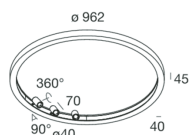

HALOS SPOT

109709.20

novalux
ITALIAN LIGHTING DESIGN SINCE 1948

Features

Use: Indoor
Type of installation: SUSPENDED, CEILING MOUNTED
Emission: INTERNAL
Optics: OPALE/SPOT
Beam: 20°
Colour: CAFFE
Dimming: WITH ACCESSORY
Emergency: NO
L: Ø 962mm
A: 40mm
H: 45mm
Made in: ITALY
Warranty: 5 years
Weight: 6.8kg