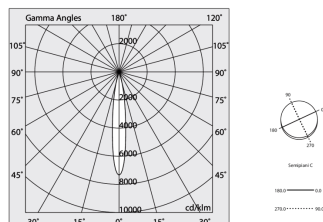

## Features

Use: Indoor  
Type of installation: RECESSED INTO PLASTERBOARD  
Emission: DIRECT  
Optics: SPOT  
Beam: 34°  
Colour: WHITE  
Dimming: PUSH, DALI  
Emergency: NO  
L: 1120mm  
A: 61mm  
H: 68mm  
Made in: ITALY  
Warranty: 5 years  
Weight: 3.4kg