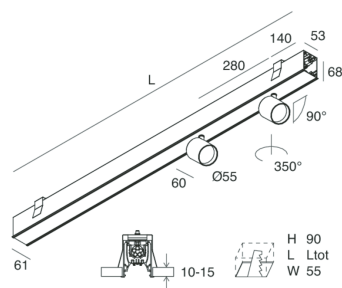

## Features

Use: Indoor  
Type of installation: RECESSED INTO PLASTERBOARD  
Emission: DIRECT  
Optics: SPOT  
Beam: 34°  
Colour: WHITE  
Dimming: PUSH, DALI  
Emergency: NO  
L: 1120mm  
A: 61mm  
H: 68mm  
Made in: ITALY  
Warranty: 5 years  
Weight: 3.4kg