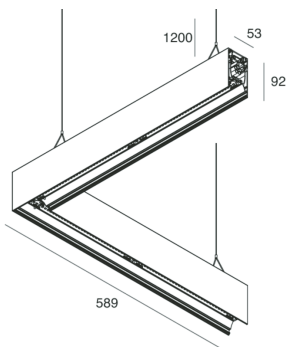

HERO B

108761.20H + 108908.99

novalux
ITALIAN LIGHTING DESIGN SINCE 1948

Features

Use: Indoor
Type of installation: SUSPENDED
Emission: DIRECT/INDIRECT
Optics: OPAL
Colour: CAFFE
Dimming: DALI
Emergency: NO
L: 589x589mm
A: 53mm
H: 92mm
Made in: ITALY
Warranty: 5 years
Weight: 3.3kg