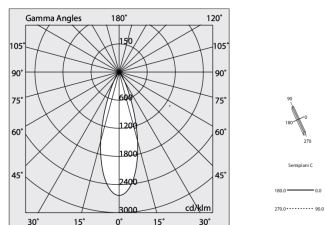

Novalux S.r.l. via Marzabotto, 2 40050 Funo di Argelato (BO) Italy
Tel: +39 051 860558 · Fax +39 051 6647859 · Mail: info@novalux.it · VAT number 00536541204 · novalux.com
Company subject to the management and coordination by SLV GmbH

This technical data sheet is owned by Novalux S.r.l., all rights reserved. Novalux S.r.l. reserves the right to make changes without prior notice.