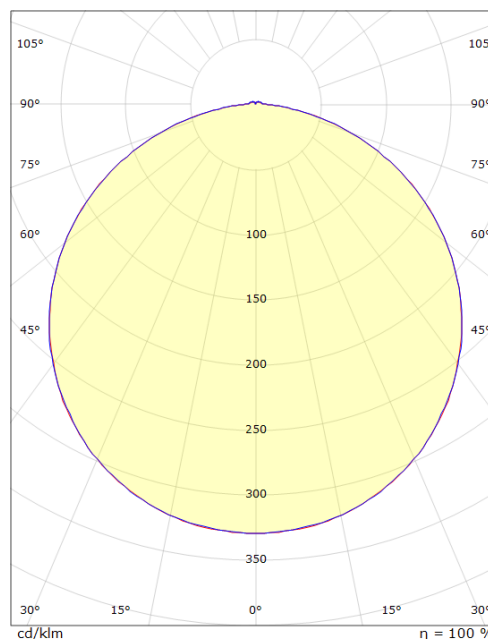

Dimensions (mm)

Longueur (L): 300
 Largeur (W): 300
 Hauteur (H): 87
 Poids (brutto/netto): 3.1

Emballage

Dimensions de l'emballage: 310 x 310 x 100

Sensor settings					
1	1	2	3	4	100%
2	●	●	●	●	75%
3	●	●	●	●	50%
4	●	●	●	●	25%
5	●	●	●	●	10%
6	○	○	○	○	
1	1	2	3	4	5s
2	●	●	●	●	30s
3	●	●	●	●	1 min
4	●	●	●	●	5 min
5	●	●	●	●	15 min
6	○	○	○	○	30 min
1	1	2	3	4	2 Lux
2	●	●	●	●	5 Lux
3	●	●	●	●	10 Lux
4	●	●	●	●	30 Lux
5	●	●	●	●	50 Lux
6	○	○	○	○	OFF