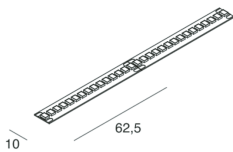

STRIP LED

100932.99

novalux
ITALIAN LIGHTING DESIGN SINCE 1948

Features

Use: Indoor
Dimming: WITH ACCESSORY
Emergency: WITH ACCESSORY
L: 5000mm
A: 10mm
Warranty: 5 years
Weight: 0.15kg

Tech data

Luminous flux in emergency: L min = 30 L max = 140 - 1h: 18% / 3h: 7%
IP: 20
Insulation class: III
Supply voltage: 48 Vdc
Energy efficiency class: E
SELV: No

Source

Light source: LED
Source power: 17W/m
Source luminous flux: 2096lm
Colour temperature: 3000K
CRI: >90
LED lifespan: 30000h L70 B20

Compliance

CEI EN 60598-1:2015 + A11:2009. IEC 60598-2:2015 2-1

Standards

Photobiological risk: RISK GROUP 1 Certified fixture in RISK GROUP 1 (Low Risk)-The fixture does not pose a hazard due to normal behavioral limitations on exposure - in accordance with CEI EN 62471:2010-01, IEC TR 62778:2014.

CAM edilizia: The product complies with the requirements for public buildings, ministerial decree of 23rd June 2022 n.256.

[View more product info](#)

Novalux S.r.l. via Marzabotto, 2 40050 Funo di Argelato (BO) Italy
Tel: +39 051 860558 · Fax +39 051 6647859 · Mail: info@novalux.it · VAT number 00536541204 · novalux.com
Company subject to the management and coordination by SLV GmbH

This technical data sheet is owned by Novalux S.r.l., all rights reserved. Novalux S.r.l. reserves the right to make changes without prior notice.