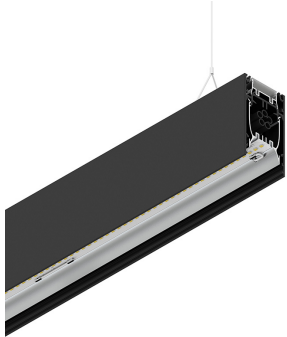

HERO B

108775.02H

novalux
ITALIAN LIGHTING DESIGN SINCE 1948

Features

Use: Indoor
Type of installation: SUSPENDED
Emission: DIRECT/INDIRECT
Colour: BLACK
Dimming: PUSH
Emergency: NO
L: 2520mm
A: 53mm
H: 92mm
Made in: ITALY
Warranty: 5 years
Weight: 9kg

Tech data

Luminaire input power: 120.6W
Indirect luminous flux: 5533lm
IP: 40
Insulation class: I
Supply voltage: 220-240V 50/60Hz
SELV: Si

Source

Light source: LED
Source power: 103W
Colour temperature: 2700K
CRI: >90
Colour tolerance: 3 Step MacAdam
LED lifespan: 50000h L80 B20