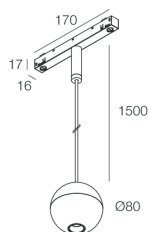

Novalux S.r.l. via Marzabotto, 2 40050 Funo di Argelato (BO) Italy
Tel: +39 051 860558 · Fax +39 051 6647859 · Mail: info@novalux.it · VAT number 00536541204 · novalux.com
Company subject to the management and coordination by SLV GmbH

This technical data sheet is owned by Novalux S.r.l., all rights reserved. Novalux S.r.l. reserves the right to make changes without prior notice.