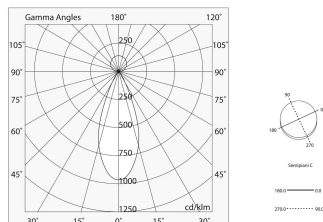

FORTY8 TRACK

108529.01

novalux

ITALIAN LIGHTING DESIGN SINCE 1948

Features

Use: Indoor
Type of installation: TRACK
Emission: DIRECT/INDIRECT
Optics: OPAL, SPOT
Beam: 35°
Colour: WHITE
Dimming: DALI
Emergency: NO
ø: Ø80
Warranty: 5 years
Weight: 0.42kg

Tech data

Luminaire input power: 8W
Direct luminous flux: 264lm
Indirect luminous flux: 297lm
IP: 20
Insulation class: III
Supply voltage: 48 Vdc
SELV: Si

Source

Light source: LED
Source power: 6W
Colour temperature: 2700K
CRI: >90
Colour tolerance: 3 Step MacAdam
LED lifespan: 30000h L70 B20

Compliance

CEI EN 60598-1:2015 + A11:2009. IEC 60598-2:2015 2-1

Standards

Photobiological risk: RISK GROUP 1 Certified fixture in RISK GROUP 1 (Low Risk)-The fixture does not pose a hazard due to normal behavioral limitations on exposure - in accordance with CEI EN 62471:2010-01, IEC TR 62778:2014.

[View more product info](#)

Novalux S.r.l. via Marzabotto, 2 40050 Funo di Argelato (BO) Italy
Tel: +39 051 860558 · Fax +39 051 6647859 · Mail: info@novalux.it · VAT number 00536541204 · novalux.com
Company subject to the management and coordination by SLV GmbH

This technical data sheet is owned by Novalux S.r.l., all rights reserved. Novalux S.r.l. reserves the right to make changes without prior notice.