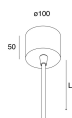

Features

Use: Indoor
Type of installation: SUSPENDED
Emission: DIRECT/INDIRECT
Optics: OPAL
Colour: WHITE
Dimming: PUSH, DALI
Emergency: NO
L: 800mm
A: 800mm
H: 81mm
Made in: ITALY
Warranty: 5 years
Weight: 12kg

Standards

Photobiological risk: RISK GROUP 0 Certified fixture in EXEMPT GROUP, in accordance with CEI EN 62471:2010-01, IEC TR 62778:2014.

[View more product info](#)

MOUNTING ACCESSORIES

ROTO: ALIMENTAZIONE L1200 5P. BIA.

104424.01

ROTO: ALIMENTAZIONE L3000 5P. BIA.

104426.01

ROTO: D=800 KIT 4 SOSP. L3000

104428.99