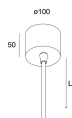

MOUNTING ACCESSORIES

ROTO: ALIMENTAZIONE L1200 5P. BIA.

104424.01