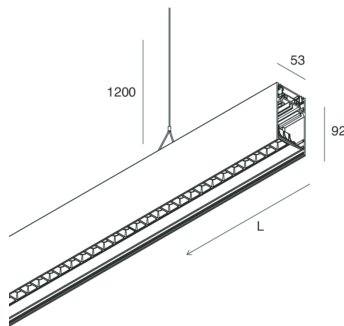

HERO B

108731.02

novalux
ITALIAN LIGHTING DESIGN SINCE 1948

Features

Use: Indoor
Type of installation: SUSPENDED
Emission: DIRECT/INDIRECT
Optics: MICRO OPTICS
Colour: BLACK
Dimming: ON/OFF
Emergency: NO
L: 1428mm
A: 53mm
H: 92mm
Made in: ITALY
Warranty: 5 years
Weight: 5kg