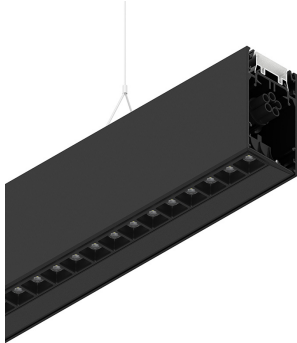

HERO B

108731.02

novalux
ITALIAN LIGHTING DESIGN SINCE 1948

Features

Use: Indoor
Type of installation: SUSPENDED
Emission: DIRECT/INDIRECT
Optics: MICRO OPTICS
Colour: BLACK
Dimming: ON/OFF
Emergency: NO
L: 1428mm
A: 53mm
H: 92mm
Made in: ITALY
Warranty: 5 years
Weight: 5kg

Tech data

Luminaire input power: 69W
Luminaire luminous flux: 6323lm
Direct luminous flux: 3556lm
Indirect luminous flux: 2767lm
IP: 40
Insulation class: I
Supply voltage: 220-240V 50/60Hz
UGR: <19
SELV: Si