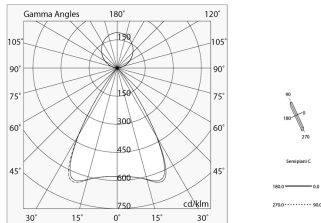

HERO B

108731.02

novalux
ITALIAN LIGHTING DESIGN SINCE 1948

Features

Use: Indoor
Type of installation: SUSPENDED
Emission: DIRECT/INDIRECT
Optics: MICRO OPTICS
Colour: BLACK
Dimming: ON/OFF
Emergency: NO
L: 1428mm
A: 53mm
H: 92mm
Made in: ITALY
Warranty: 5 years
Weight: 5kg

Tech data

Luminaire input power: 69W
Luminaire luminous flux: 6323lm
Direct luminous flux: 3556lm
Indirect luminous flux: 2767lm
IP: 40
Insulation class: I
Supply voltage: 220-240V 50/60Hz
UGR: <19
SELV: Si

Source

Light source: LED
Source power: 61W
Colour temperature: 2700K
CRI: >90
Colour tolerance: 3 Step MacAdam
LED lifespan: 50000h L80 B20

Compliance

CEI EN 60598-1:2015 + A11:2009. IEC 60598-2:2015 2-1

Standards

Photobiological risk: RISK GROUP 0 Certified fixture in EXEMPT GROUP, in accordance with CEI EN 62471:2010-01, IEC TR 62778:2014.
CAM edilizia: The product complies with the requirements for public buildings, ministerial decree of 23rd June 2022 n.256.

[View more product info](#)

Novalux S.r.l. via Marzabotto, 2 40050 Funo di Argelato (BO) Italy
Tel: +39 051 860558 · Fax +39 051 6647859 · Mail: info@novalux.it · VAT number 00536541204 · novalux.com
Company subject to the management and coordination by SLV GmbH

This technical data sheet is owned by Novalux S.r.l., all rights reserved. Novalux S.r.l. reserves the right to make changes without prior notice.