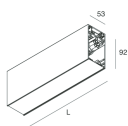

HERO B: MOD.CIECO 1120 NE

1087A6.02