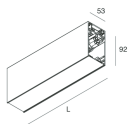

HERO B

108731.02

novalux
ITALIAN LIGHTING DESIGN SINCE 1948

COMPLETION ACCESSORIES

HERO B: MOD.CIECO 250 NE

1087A3.02