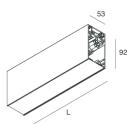

HERO B: MOD.CIECO 1680 NE

1087A8.02