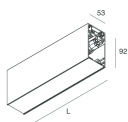

HERO B: MOD.CIECO 1400 NE

1087A7.02