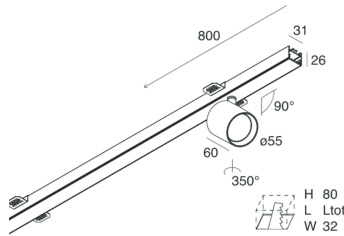

P-30 PCB

1058B0.01

novalux
ITALIAN LIGHTING DESIGN SINCE 1948

Features

Use: Indoor
Type of installation: RECESSED INTO PLASTERBOARD
Emission: ADJUSTABLE
Optics: SPOT
Beam: 14°
Colour: WHITE
Dimming: ON/OFF
Emergency: NO
L: 800mm
A: 31mm
H: 31mm
Made in: ITALY
Warranty: 5 years