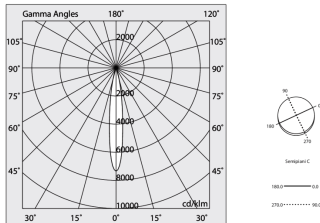

P-30 PCB

1058B0.01

novalux
ITALIAN LIGHTING DESIGN SINCE 1948

Features

Use: Indoor
Type of installation: RECESSED INTO PLASTERBOARD
Emission: ADJUSTABLE
Optics: SPOT
Beam: 14°
Colour: WHITE
Dimming: ON/OFF
Emergency: NO
L: 800mm
A: 31mm
H: 31mm
Made in: ITALY
Warranty: 5 years