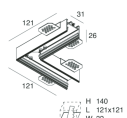

This technical data sheet is owned by Novalux S.r.l., all rights reserved. Novalux S.r.l. reserves the right to make changes without prior notice.

P-30 PCB

1058B0.01

novalux
ITALIAN LIGHTING DESIGN SINCE 1948

COMPLETION ACCESSORIES

P-30: COPPIA TESTATE STRIP/INCASSO BIA

103316.01

P-30: ANGOLO L INCASSO BIANCO

103328.01

P-30: COVER ANGOLO L BIANCO

103329.01

P-30: ANGOLO T INCASSO BIANCO