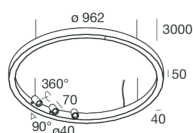

HALOS SPOT

109705.20

novalux
ITALIAN LIGHTING DESIGN SINCE 1948

Features

Use: Indoor
Type of installation: SUSPENDED
Emission: DIRECT
Optics: OPALE/SPOT
Beam: 20°
Colour: CAFFE
Dimming: WITH ACCESSORY
Emergency: NO
L: Ø 962mm
A: 40mm
H: 50mm
Made in: ITALY
Warranty: 5 years
Weight: 7.5kg