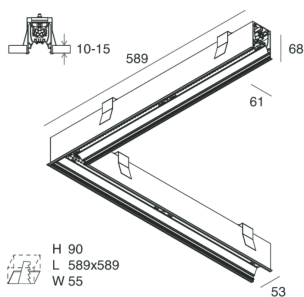

HERO C

108838.01 + 108917.99

novalux
ITALIAN LIGHTING DESIGN SINCE 1948

Features

Use: Indoor
Type of installation: RECESSED INTO PLASTERBOARD
Emission: DIRECT
Optics: MICROPRISMATIZED
Colour: WHITE
Dimming: PUSH, DALI
Emergency: NO
L: 589x589mm
A: 61mm
H: 68mm
Made in: ITALY
Warranty: 5 years
Weight: 2.1kg