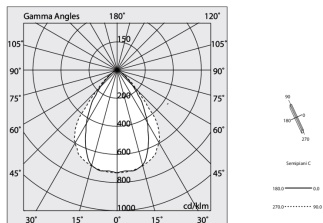

HERO C

108838.01 + 108917.99

novalux
ITALIAN LIGHTING DESIGN SINCE 1948

Features

Use: Indoor
Type of installation: RECESSED INTO PLASTERBOARD
Emission: DIRECT
Optics: MICROPRISMATIZED
Colour: WHITE
Dimming: PUSH, DALI
Emergency: NO
L: 589x589mm
A: 61mm
H: 68mm
Made in: ITALY
Warranty: 5 years
Weight: 2.1kg