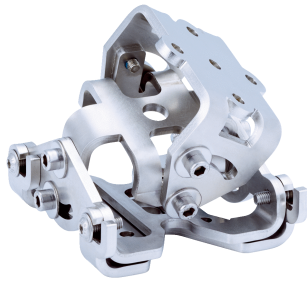

Mounting bracket

SICK
Sensor Intelligence.

Ordering information

| Type | Part no. |
|------------------|----------|
| Mounting bracket | 2080967 |

Other models and accessories → www.sick.com/

Detailed technical data

Technical specifications

| | |
|-------------------------|---|
| Accessory group | Mounting brackets and plates |
| Accessory family | Mounting brackets |
| Suitable for | Pivot mounting bracket incl. mounting material, can be adjusted +/-30°. Device can be replaced without the need to mechanically readjust the bracket. |
| Description | Pivot mounting bracket, incl. assembly material |