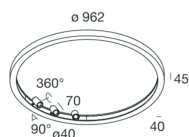

HALOS SPOT

109707.01

novalux

ITALIAN LIGHTING DESIGN SINCE 1948

Features

Use: Indoor
Type of installation: SUSPENDED, CEILING MOUNTED
Emission: INTERNAL
Optics: OPALE/SPOT
Beam: 20°
Colour: WHITE
Dimming: WITH ACCESSORY
Emergency: NO
L: Ø 962mm
A: 40mm
H: 45mm
Made in: ITALY
Warranty: 5 years
Weight: 6.8kg