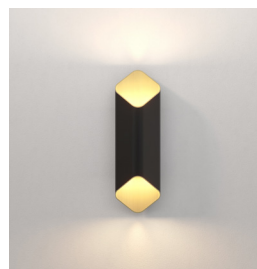

General

Location:	Interior
Class:	CE (Class I)
Ip Rating:	IP20
Bathroom Zone:	Zone 3
Driver Required:	No
Installation Orientation:	Wall Mount - Vertical
Main Material:	Metal - Aluminium
Dimensions (mm):	H: 420 W: 130 D: 88
Cut Out Hole :	-
Recess Depth (mm):	-
Fire Rating:	-
Cable Length (mm):	-
Gross Weight (kg):	1.62

Lamp

Light Source:	COB LED
Wattage:	15.8W
Lamp Included:	Yes (Integral)
Maximum Lamp Length (mm):	-
Luminous Flux (lm):	522
Colour Temp (K):	2700
Cri (Ra):	90
Macadam Ellipse:	3-Step
Tilt Adjustable Angle (°):	-
Rotation Adjustable Angle (°):	-
Lifetime (hrs):	55400
Beam Angle (°):	-

Shade Included:	-
Shade/Diffuser Material:	-
Shade/Diffuser Finish:	-
F Mark:	-

CODE: 1481014
FINISH: MATT BLACK/GOLD

CODE: 1481015
FINISH: MATT WHITE/GOLD

To maintain this product to its best condition, please view our care and cleaning guide on the support section of the astro website.