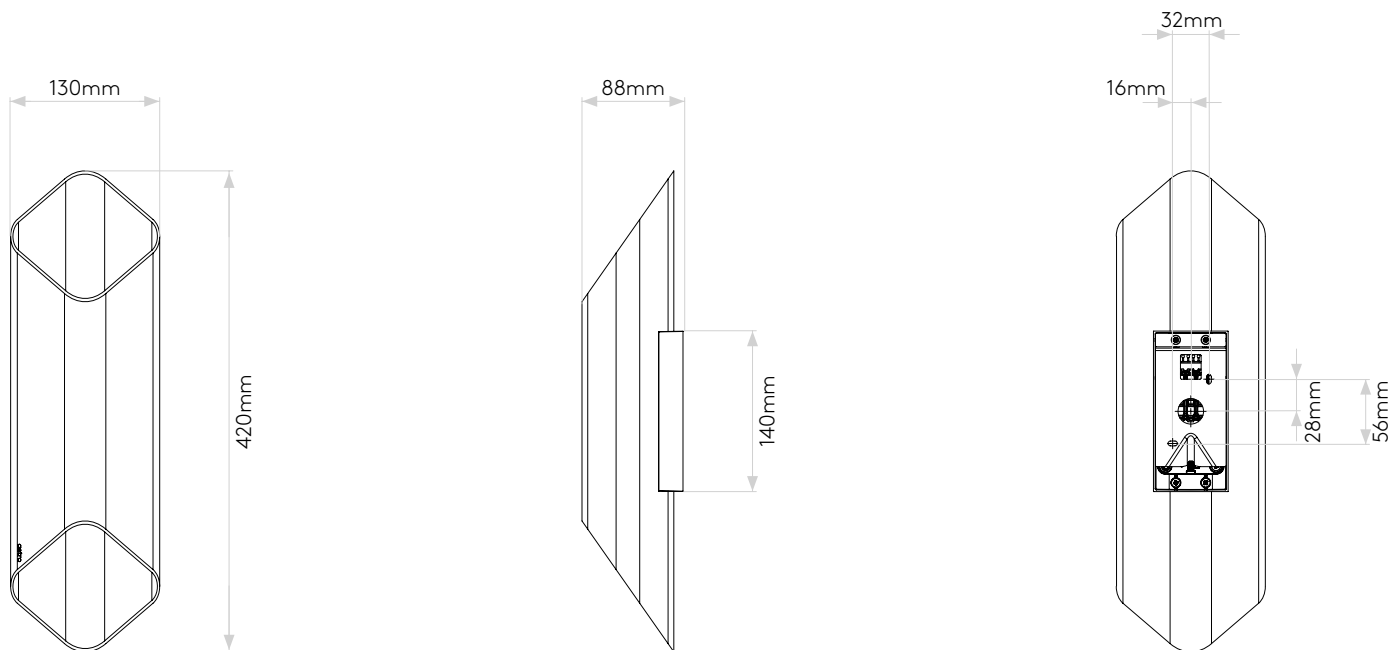

Please note that some dimensions may vary slightly due to manufacturing tolerances, this includes cable entry and fixing holes

Veuillez noter que certaines dimensions peuvent varier légèrement en raison des tolérances de fabrication, y compris l'entrée de câble et les trous de fixation.

Bitte beachten Sie, dass die Maße Fertigungstoleranzen unterliegen und daher in geringem Umfang von der angegebenen Größe abweichen können. Dies gilt auch für Kabeingänge und Befestigungslöcher.

Si prega notare che possono esserci piccole variazioni in alcune dimensioni dovute alle tolleranze di produzione, queste includono l'ingresso del cavo e i fori di fissaggio.