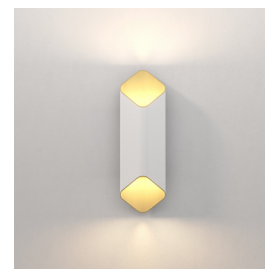

Lamp

Light Source:	COB LED
Wattage:	15.8W
Lamp Included:	Yes (Integral)
Maximum Lamp Length (mm):	-
Luminous Flux (lm):	522
Colour Temp (K):	2700
Cri (Ra):	90
Macadam Ellipse:	3-Step
Tilt Adjustable Angle (°):	-
Rotation Adjustable Angle (°):	-
Lifetime (hrs):	55400
Beam Angle (°):	-

Shade Included:	-
Shade/Diffuser Material:	-
Shade/Diffuser Finish:	-
F Mark:	-

CODE: 1481014
FINISH: MATT BLACK/GOLD

CODE: 1481015
FINISH: MATT WHITE/GOLD

To maintain this product to its best condition, please view our care and cleaning guide on the support section of the astro website.