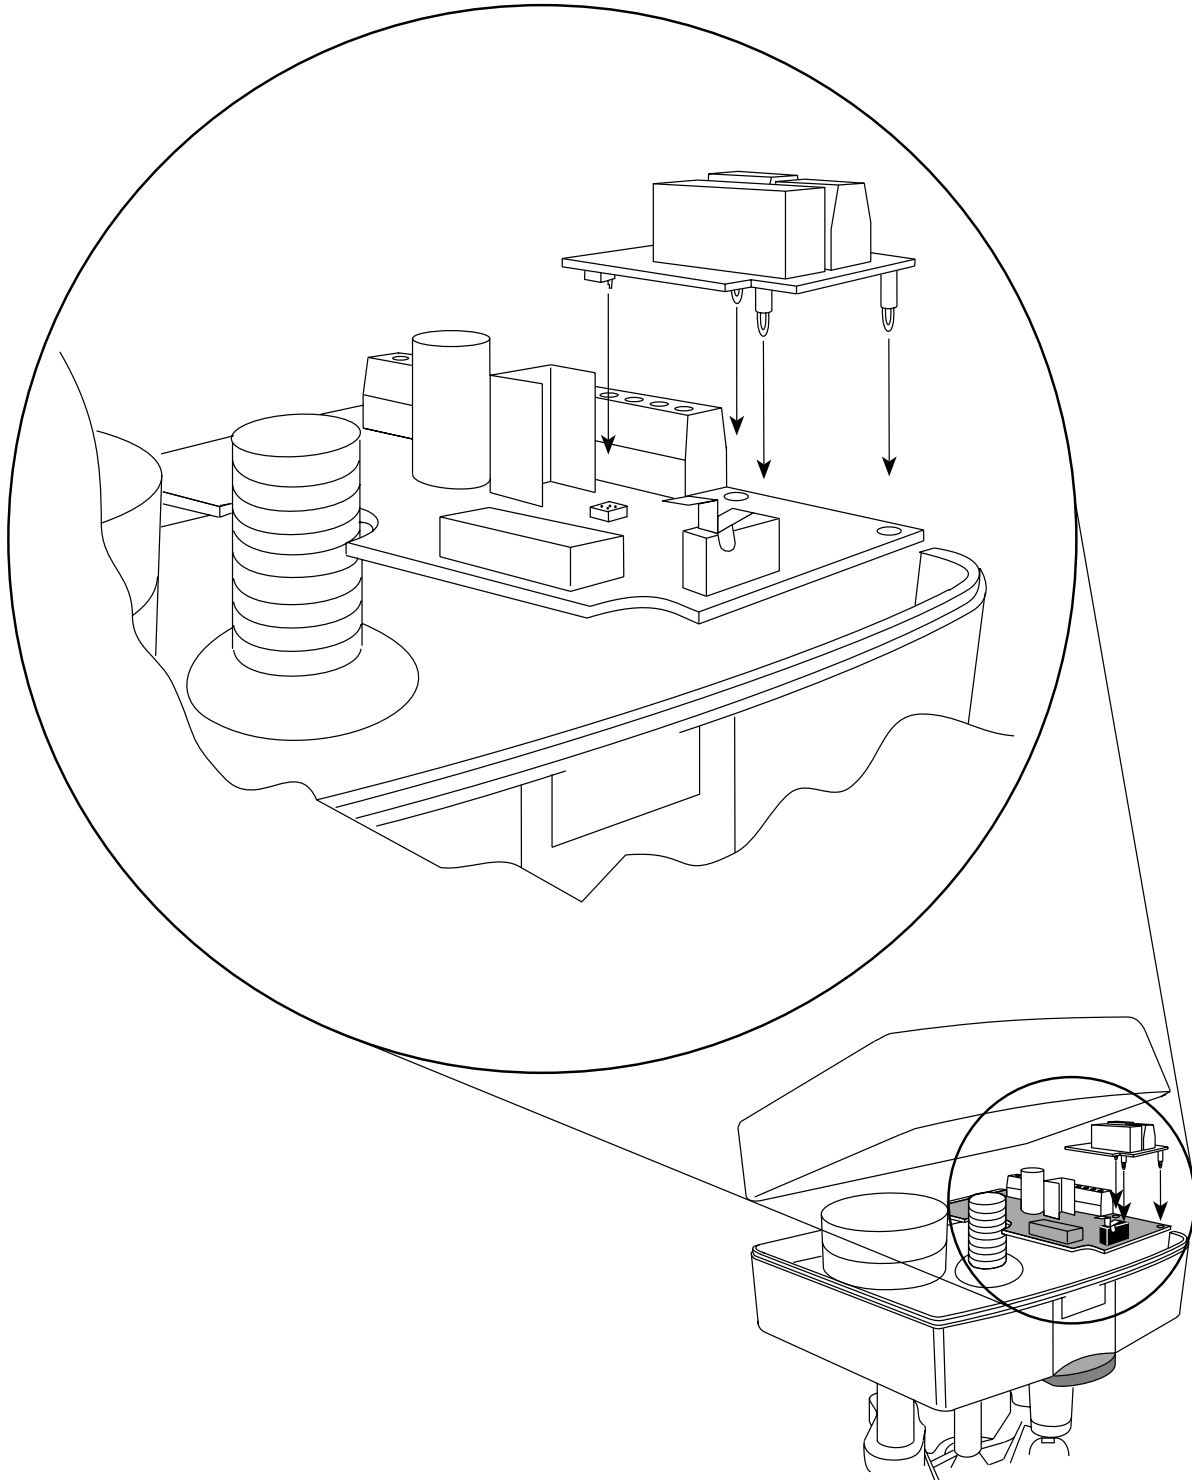

SpaceLogic S2 Auxiliary Switch

	UK Representative	Manufacturer
	Schneider Electric Limited Stafford Park 5 Telford, TF3 3BL United Kingdom	Schneider Electric Fabriksvägen 1 137 37 Västerhaninge Sweden