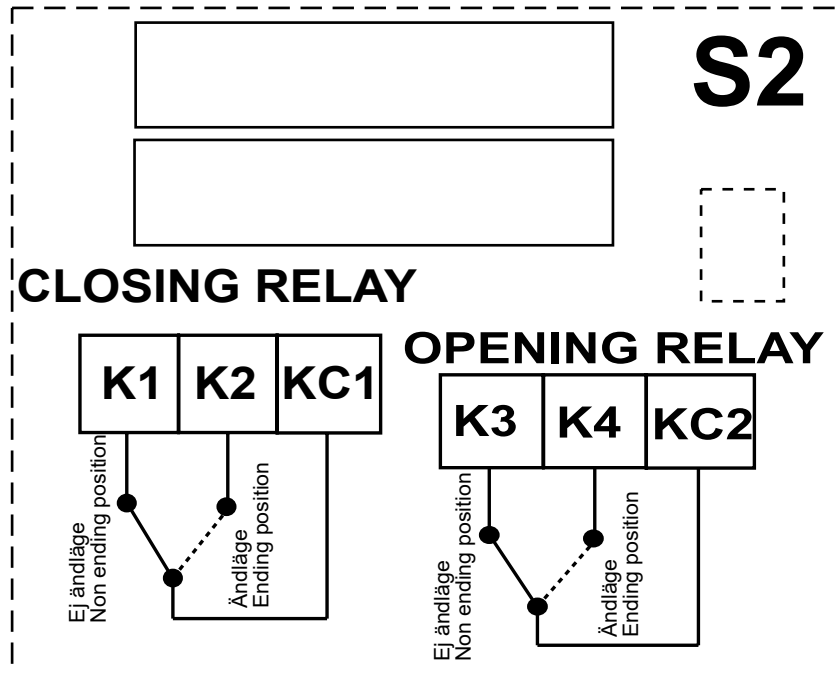

SpaceLogic S2 Auxiliary Switch

	UK Representative	Manufacturer
	Schneider Electric Limited Stafford Park 5 Telford, TF3 3BL United Kingdom	Schneider Electric Fabriksvägen 1 137 37 Västerhaninge Sweden