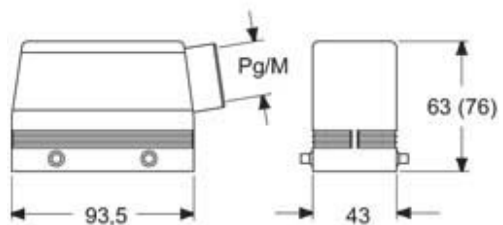

Technical data

IP degree of protection IP65 / IP66 / IP69

Further technical details

Weight	277,00 g
Operating temperature range (min, max)	-40°C...+125°C

Material properties

Colour	RAL 7040 grey
RoHs conformity	Compliant with exemption 6(c): copper alloy containing up to 4% lead by weight
China RoHs - EFUP	50
REACH SVHC substances	Yes Lead
SCIP number	15deaf78-e939-4401-a0b0-e2228ca32a03

Approvals / Standards

Certifications	DNV, BV
UL	ECBT2
cUL	ECBT8

General ordering information

EAN13 code 8015747005906

Packaging Information

Sub-packaging weight	1,39 kg
Sub-packaging description	Plastic packaging
Sub-packaging quantity	5 Pcs
Sub-packaging EAN barcode	8015747005913

Part number

CAF 16

Catalogue drawings

Notes

Dimensions shown in mm are not binding and may be changed without notice.
