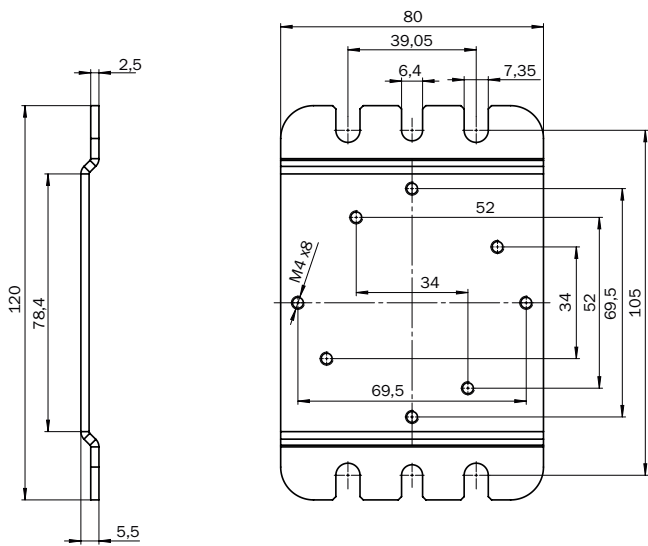

BEF-AP-PL4080

SICK
Sensor Intelligence.

Ordering information

Type	Part no.
BEF-AP-PL4080	2123993

Other models and accessories → www.sick.com/

Detailed technical data

Technical specifications

Accessory group	Mounting brackets and plates
Accessory family	Mounting plates
Material	Steel
Items supplied	Including mounting material for reflector and plate Without reflector
Usable for	Reflector PL40 Reflector PL80

Dimensional drawing (Dimensions in mm (inch))

SICK AT A GLANCE

SICK is one of the leading manufacturers of intelligent sensors and sensor solutions for industrial applications. A unique range of products and services creates the perfect basis for controlling processes securely and efficiently, protecting individuals from accidents and preventing damage to the environment.