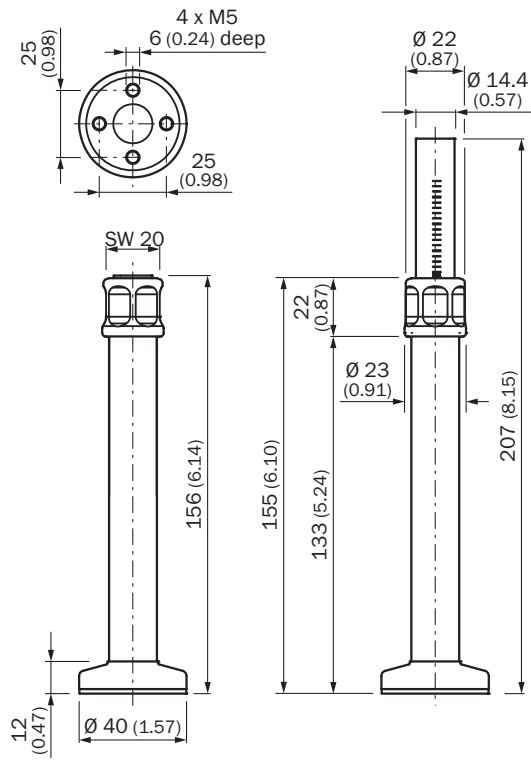

Dimensional drawing (Dimensions in mm (inch))