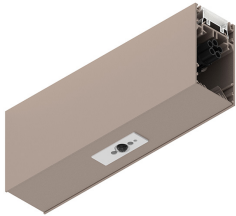

HERO B

1087A9.21

novalux
ITALIAN LIGHTING DESIGN SINCE 1948

Features

Use: Indoor
Type of installation: SUSPENDED
Colour: CAPPUCCINO
Dimming: DALI
Emergency: NO
L: 250mm
A: 53mm
H: 92mm
Made in: ITALY
Warranty: 5 years