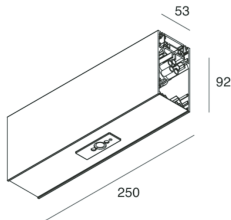

Novalux S.r.l. via Marzabotto, 2 40050 Funo di Argelato (BO) Italy
Tel: +39 051 860558 · Fax +39 051 6647859 · Mail: info@novalux.it · VAT number 00536541204 · novalux.com
Company subject to the management and coordination by SLV GmbH

This technical data sheet is owned by Novalux S.r.l., all rights reserved. Novalux S.r.l. reserves the right to make changes without prior notice.