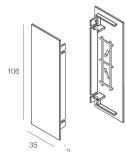

RECTA

111414.01

novalux
ITALIAN LIGHTING DESIGN SINCE 1948

COMPLETION ACCESSORIES

RECTA: COPPIA TESTATE BI

111428.01