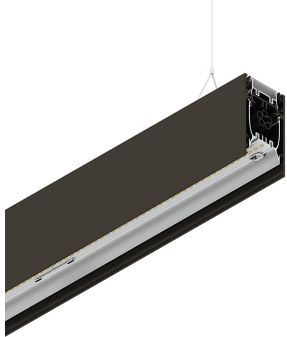

HERO B

108737.20H + 108901.99

novalux
ITALIAN LIGHTING DESIGN SINCE 1948

Features

Use: Indoor
Type of installation: SUSPENDED
Emission: DIRECT/INDIRECT
Optics: OPAL
Colour: CAFFE
Dimming: DALI
Emergency: NO
L: 1120mm
A: 53mm
H: 92mm
Made in: ITALY
Warranty: 5 years
Weight: 4kg