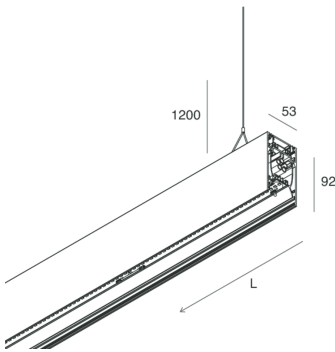

HERO B

108737.20H + 108901.99

novalux
ITALIAN LIGHTING DESIGN SINCE 1948

Features

Use: Indoor
Type of installation: SUSPENDED
Emission: DIRECT/INDIRECT
Optics: OPAL
Colour: CAFFE
Dimming: DALI
Emergency: NO
L: 1120mm
A: 53mm
H: 92mm
Made in: ITALY
Warranty: 5 years
Weight: 4kg