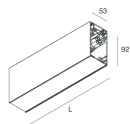

HERO B

108737.20H + 108901.99

novalux
ITALIAN LIGHTING DESIGN SINCE 1948

COMPLETION ACCESSORIES

HERO B: MOD.CIECO 250 CAF

1087A3.20