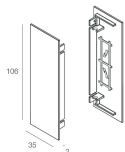

RECTA

111424.02

novalux
ITALIAN LIGHTING DESIGN SINCE 1948

COMPLETION ACCESSORIES

RECTA: COPPIA TESTATE NE

111428.02