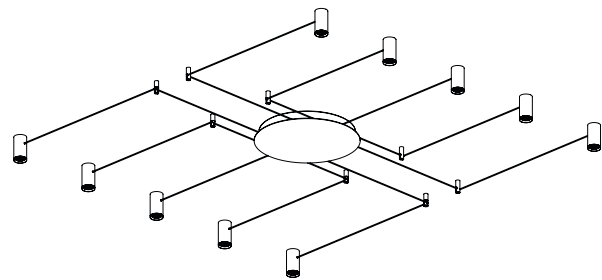

# FANCY SHAPE BASE

**ARKOSLIGHT®**

MANDATORY FOR INSTALLATION

FANCY SHAPE BASES	n° Lamps	ON/OFF	A417-03-11   WT   NT	 DALI	A417-03-12   WT   NT	
FANCY SHAPE BASE 2 700 mA	1 to 2					Ø155 2 Equidistant Fixing Points
FANCY SHAPE BASE 6 700 mA	3 to 6					Ø270 6 Equidistant Fixing Points
FANCY SHAPE BASE 12 700 mA	7 to 12					Ø330 12 Equidistant Fixing Points

220 V~ |  | 

Fancy Shape BASE  
2 LAMPS

Fancy Shape BASE  
4 LAMPS

Fancy Shape BASE  
10 LAMPS

NT

WT

### ATTENTION

**Fancy Shape Base NT:** Base and Cap in Black.

**Fancy Shape Base WT:** Black Base and White Cap.

**Luminaire Cable:** Black in all finishes.