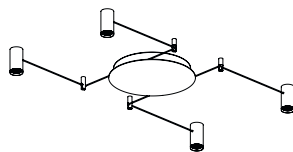

# FANCY SHAPE BASE

**ARKOSLIGHT®**

MANDATORY FOR INSTALLATION

FANCY SHAPE BASES	n° Lamps	ON/OFF	A417-03-11   WT   NT	 DALI	A417-03-12   WT   NT	
FANCY SHAPE BASE 2 700 mA	1 to 2					Ø155 2 Equidistant Fixing Points
FANCY SHAPE BASE 6 700 mA	3 to 6					Ø270 6 Equidistant Fixing Points
FANCY SHAPE BASE 12 700 mA	7 to 12					Ø330 12 Equidistant Fixing Points

220 V~ |  | 

Fancy Shape BASE  
2 LAMPS

Fancy Shape BASE  
4 LAMPS

Fancy Shape BASE  
10 LAMPS

NT

WT

### ATTENTION

**Fancy Shape Base NT:** Base and Cap in Black.

**Fancy Shape Base WT:** Black Base and White Cap.

**Luminaire Cable:** Black in all finishes.