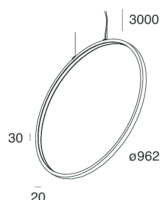

HALOS MINI

107341.02

novalux
ITALIAN LIGHTING DESIGN SINCE 1948

Features

Use: Indoor
Type of installation: SUSPENDED
Emission: INTERNAL
Optics: OPAL
Colour: BLACK
Dimming: WITH ACCESSORY
Emergency: NO
L: Ø962mm
A: 20mm
H: 30mm
Made in: ITALY
Warranty: 5 years
Weight: 4.1kg