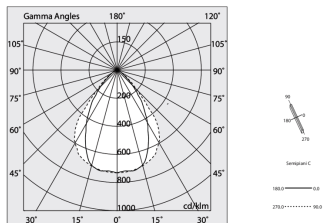

HERO C

108816.02 + 108917.99

novalux
ITALIAN LIGHTING DESIGN SINCE 1948

Features

Use: Indoor
Type of installation: RECESSED INTO PLASTERBOARD
Emission: DIRECT
Optics: MICROPRISMATIZED
Colour: BLACK
Dimming: ON/OFF
Emergency: NO
L: 589x589mm
A: 61mm
H: 68mm
Made in: ITALY
Warranty: 5 years
Weight: 2.1kg

Tech data

Luminaire input power: 28.5W
Luminaire luminous flux: 2086lm
IP: 40
Insulation class: I
Supply voltage: 220-240V 50/60Hz
UGR: <19
SELV: Si

Source

Light source: LED
Source power: 24W
Colour temperature: 2700K
CRI: >90
Colour tolerance: 3 Step MacAdam
LED lifespan: 50000h L80 B20

Compliance

CEI EN 60598-1:2021 + A11:2023, CEI EN 60598-2-1:2022, CEI EN 60598-2-2:2012

Standards

Photobiological risk: RISK GROUP 0 Certified fixture in EXEMPT GROUP, in accordance with CEI EN 62471:2010-01, IEC TR 62778:2014.

CAM edilizia: The product complies with the requirements for public buildings, ministerial decree of 23rd June 2022 n.256.

Average luminance

Average luminance limits for DSE workstation 65°(in accordance to EN 12464-1:2012).

[View more product info](#)

Novalux S.r.l. via Marzabotto, 2 40050 Funo di Argelato (BO) Italy
Tel: +39 051 860558 · Fax +39 051 6647859 · Mail: info@novalux.it · VAT number 00536541204 · novalux.com
Company subject to the management and coordination by SLV GmbH

This technical data sheet is owned by Novalux S.r.l., all rights reserved. Novalux S.r.l. reserves the right to make changes without prior notice.
Last update: 21/3/2024, 17:33:05