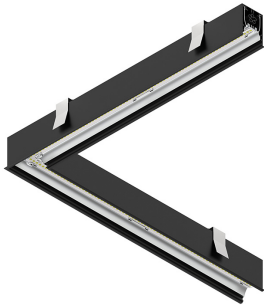

## Features

Use: Indoor  
Type of installation: RECESSED INTO PLASTERBOARD  
Emission: DIRECT  
Optics: MICROPRISMATIZED  
Colour: BLACK  
Dimming: ON/OFF  
Emergency: NO  
L: 589x589mm  
A: 61mm  
H: 68mm  
Made in: ITALY  
Warranty: 5 years  
Weight: 2.1kg