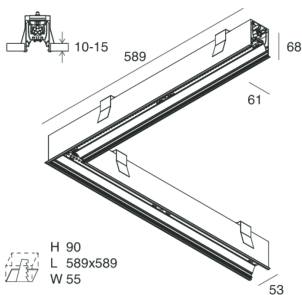

## Features

Use: Indoor  
Type of installation: RECESSED INTO PLASTERBOARD  
Emission: DIRECT  
Optics: MICROPRISMATIZED  
Colour: BLACK  
Dimming: ON/OFF  
Emergency: NO  
L: 589x589mm  
A: 61mm  
H: 68mm  
Made in: ITALY  
Warranty: 5 years  
Weight: 2.1kg