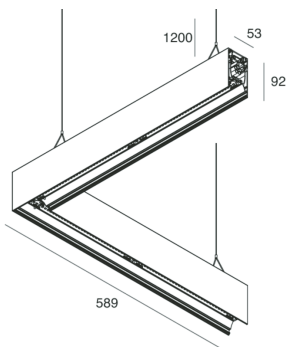

HERO B

108793.02H

novalux
ITALIAN LIGHTING DESIGN SINCE 1948

Features

Use: Indoor
Type of installation: SUSPENDED
Emission: DIRECT/INDIRECT
Colour: BLACK
Dimming: PUSH
Emergency: NO
L: 589x589mm
A: 53mm
H: 92mm
Made in: ITALY
Warranty: 5 years
Weight: 3.3kg