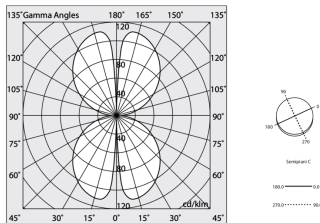

HALOS MINI

107339.02

novalux
ITALIAN LIGHTING DESIGN SINCE 1948

Features

Use: Indoor
Type of installation: SUSPENDED
Emission: INTERNAL
Optics: OPAL
Colour: BLACK
Dimming: WITH ACCESSORY
Emergency: NO
L: Ø482mm
A: 20mm
H: 30mm
Made in: ITALY
Warranty: 5 years
Weight: 3kg

Tech data

Luminaire input power: 25.5W
Luminaire luminous flux: 1219lm
IP: 40
Insulation class: III
Supply voltage: MAX 1.4A
IK: 3
SELV: Si

Source

Light source: LED
Source power: 24W
Source luminous flux: 3544lm
Colour temperature: 3000K
CRI: >90
Colour tolerance: 3 Step MacAdam
LED lifespan: 50000h L80 B20

Compliance

CEI EN 60598-1:2015 + A11:2009. IEC 60598-2:2015 2-1

Standards

Photobiological risk: RISK GROUP 0 Certified fixture in EXEMPT GROUP, in accordance with CEI EN 62471:2010-01, IEC TR 62778:2014.

CAM edilizia: The product complies with the requirements for public buildings, ministerial decree of 23rd June 2022 n.256.

[View more product info](#)

Novalux S.r.l. via Marzabotto, 2 40050 Funo di Argelato (BO) Italy
Tel: +39 051 860558 · Fax +39 051 6647859 · Mail: info@novalux.it · VAT number 00536541204 · novalux.com
Company subject to the management and coordination by SLV GmbH

This technical data sheet is owned by Novalux S.r.l., all rights reserved. Novalux S.r.l. reserves the right to make changes without prior notice.