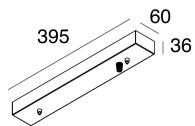

HALOS MINI VERT: ROSONE DA/PU 482 NERO

107329.02