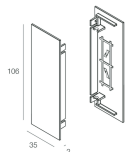

RECTA

111401.20

novalux
ITALIAN LIGHTING DESIGN SINCE 1948

COMPLETION ACCESSORIES

RECTA: COPPIA TESTATE CF

111428.20