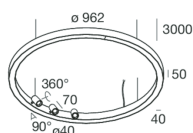

HALOS SPOT

109706.20

novalux
ITALIAN LIGHTING DESIGN SINCE 1948

Features

Use: Indoor
Type of installation: SUSPENDED
Emission: DIRECT
Optics: OPALE/SPOT
Beam: 40°
Colour: CAFFE
Dimming: WITH ACCESSORY
Emergency: NO
L: Ø 962mm
A: 40mm
H: 50mm
Made in: ITALY
Warranty: 5 years
Weight: 7.5kg