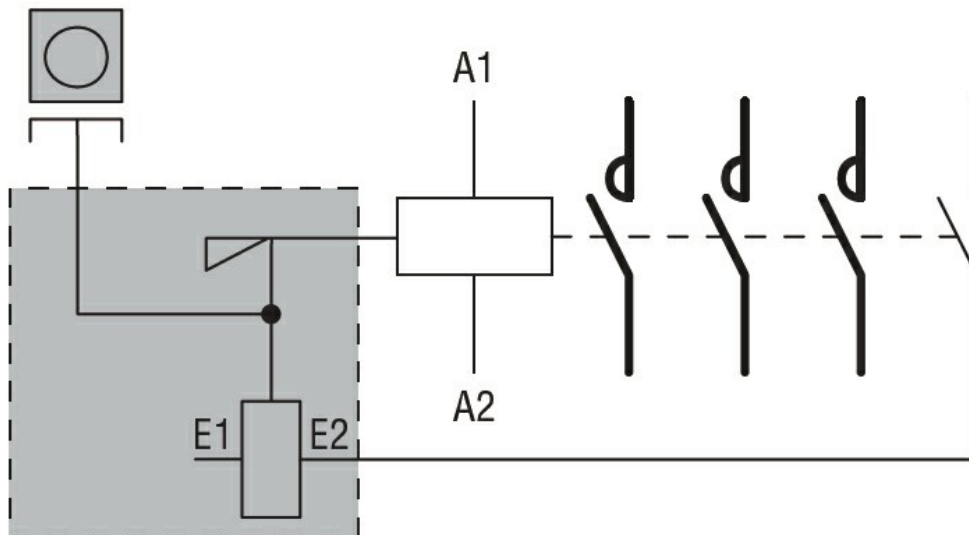

Dimensions

Wiring diagrams

Certifications and compliance

Compliance

CSA C22.2 n° 60947-1
 IEC/EN 60947-1
 UL 60947-1

Certificates

CSA
 cURus
 EAC

ETIM classification

ETIM 8.0

EC002498 -
Accessories/spare
parts for low-
voltage switch
technology