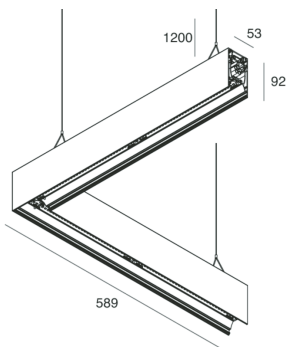

HERO B

108791.21H

novalux
ITALIAN LIGHTING DESIGN SINCE 1948

Features

Use: Indoor
Type of installation: SUSPENDED
Emission: DIRECT/INDIRECT
Colour: CAPPUCCINO
Dimming: PUSH
Emergency: NO
L: 589x589mm
A: 53mm
H: 92mm
Made in: ITALY
Warranty: 5 years
Weight: 3.3kg