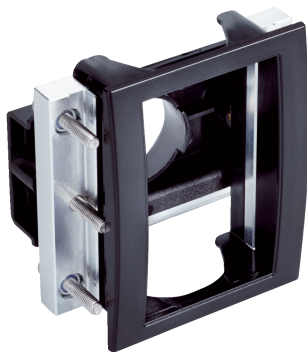

## Ordering information

Type	Part no.
BEF-MA-CTRLPX-PAC5	2099916

Other models and accessories → [www.sick.com/](http://www.sick.com/)

### Technical specifications

<b>Accessory group</b>	Terminal and alignment brackets
<b>Accessory family</b>	Terminal brackets
<b>Material</b>	Stainless steel, aluminum, plastic
<b>Description</b>	Switch panel installation set for rugged applications (shock, vibration) for installing the PAC50 pressure switch. Maximum switch panel thickness: 5 mm