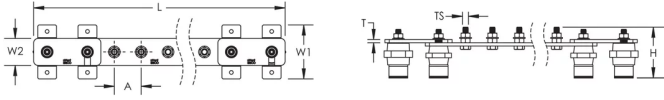

Unit Weight: 2,89-kg

ADDITIONAL PRODUCT DETAILS

Tinned finish is 8 microns according to ASTM B545 Service Class "C" for corrosive environments.

DIAGRAMS

AVERTISSEMENT

Les produits nVent doivent être installés et utilisés conformément aux consignes figurant dans les fiches d'instructions et les documents de formation des produits nVent. Les fiches d'instructions sont disponibles à l'adresse suivante: www.nvent.com et auprès de votre représentant du service client nVent. Une mauvaise installation, une utilisation incorrecte, une application erronée ou toute autre forme de non-respect scrupuleux des instructions et avertissements de nVent peuvent entraîner un dysfonctionnement du produit, des dommages matériels, des lésions corporelles graves et le décès et/ou annuler votre garantie.

Amérique du Nord

+1.800.753.9221

Option 1 – Customer Care

Option 2 – Technical Support

Europe

Netherlands:

+31 800-0200135

France:

+33 800 901 793

Europe

Germany:

800 1890272

Other Countries:

+31 13 5835404