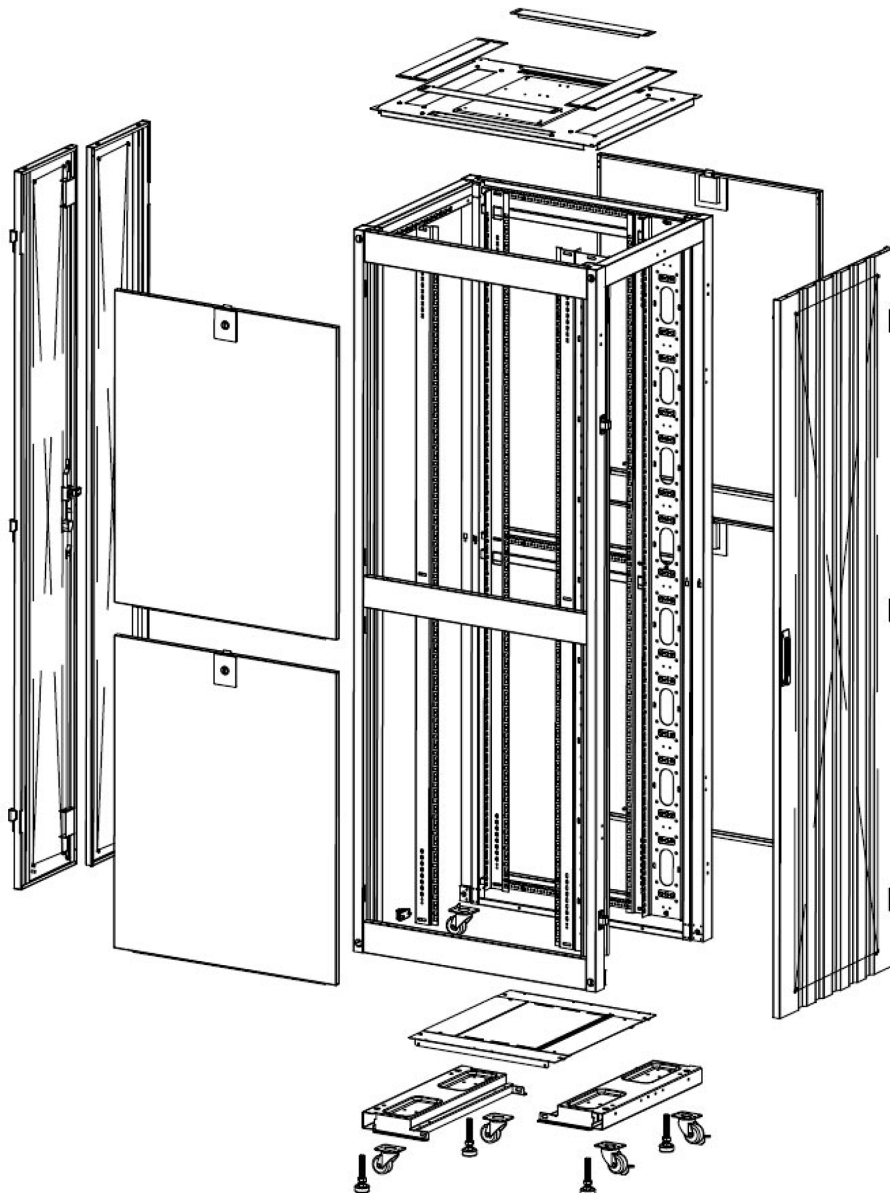

Environ SR600 Baie 42U 600x1000 mm Porte
Ondulé et Ventilé (A) Double Porte Ventilée (F),
De...

Référence du produit: 544-42610-WDBN-BK

excel
without compromise.

Vue éclatée