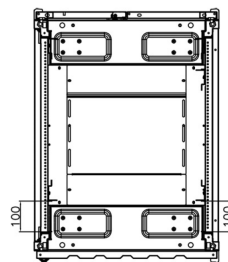

excel
without compromise.

Dessins de produits

Front

Side

Rear

Roof

Base

Overall Dimensions

Heights

29U = 1422 mm High

42U = 2000 mm High

47U = 2223 mm High

the casters add 72 mm to the height

Width

600 mm Wide

Depths