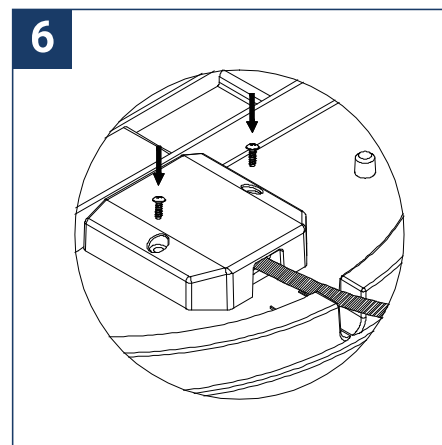

Ref : 77889

Paramètre détecteur
mouvement IR
Temps : 1min 30s
Lux : <30Lux
Angle : 360°
Distance : 8m

IR motion detector
parameter
Time: 1min 30s
Lux: <30Lux
Angle: 360°
Distance: 8m