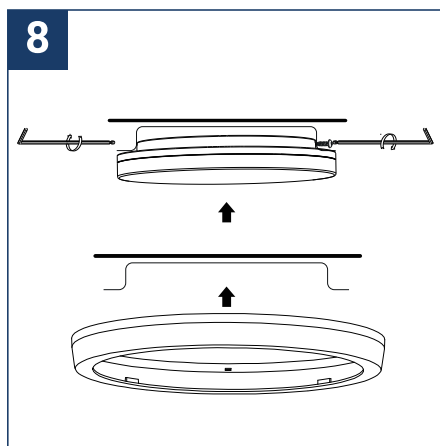

Ref : 77889

Paramètre détecteur
mouvement IR
Temps : 1min 30s
Lux : <30Lux
Angle : 360°
Distance : 8m

IR motion detector
parameter
Time: 1min 30s
Lux: <30Lux
Angle: 360°
Distance: 8m