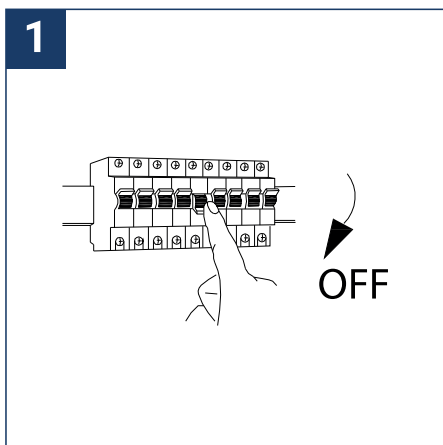

Ref : 77889

Paramètre détecteur
mouvement IR
Temps : 1min 30s
Lux : <30Lux
Angle : 360°
Distance : 8m

IR motion detector
parameter
Time: 1min 30s
Lux: <30Lux
Angle: 360°
Distance: 8m