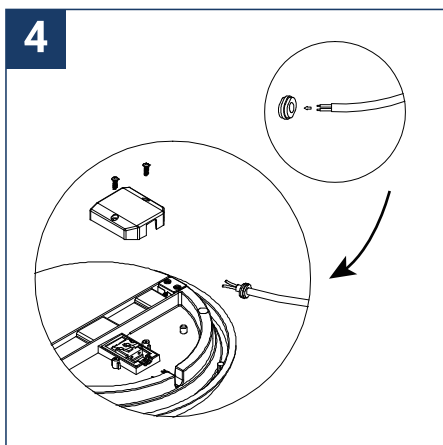

Ref : 77889

Paramètre détecteur
mouvement IR
Temps : 1min 30s
Lux : <30Lux
Angle : 360°
Distance : 8m

IR motion detector
parameter
Time: 1min 30s
Lux: <30Lux
Angle: 360°
Distance: 8m