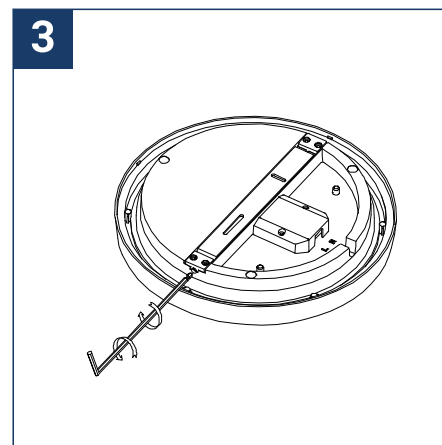

Ref : 77889

Paramètre détecteur
mouvement IR
Temps : 1min 30s
Lux : <30Lux
Angle : 360°
Distance : 8m

IR motion detector
parameter
Time: 1min 30s
Lux: <30Lux
Angle: 360°
Distance: 8m