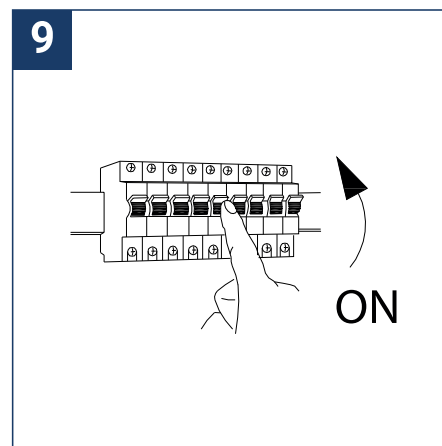

Ref : 77889

Paramètre détecteur
mouvement IR
Temps : 1min 30s
Lux : <30Lux
Angle : 360°
Distance : 8m

IR motion detector
parameter
Time: 1min 30s
Lux: <30Lux
Angle: 360°
Distance: 8m