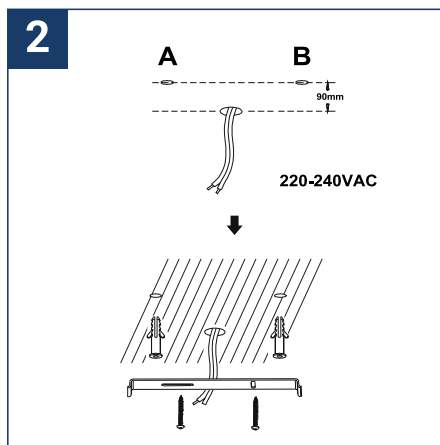

Ref : 77889

Paramètre détecteur
mouvement IR
Temps : 1min 30s
Lux : <30Lux
Angle : 360°
Distance : 8m

IR motion detector
parameter
Time: 1min 30s
Lux: <30Lux
Angle: 360°
Distance: 8m