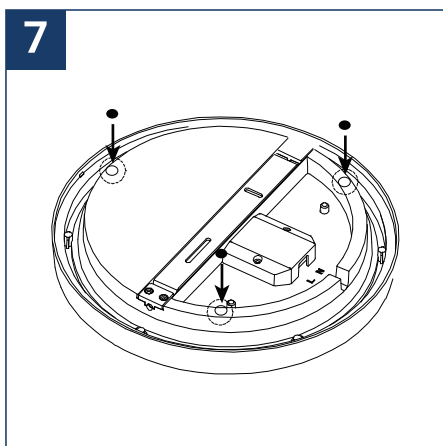

Ref : 77889

Paramètre détecteur
mouvement IR
Temps : 1min 30s
Lux : <30Lux
Angle : 360°
Distance : 8m

IR motion detector
parameter
Time: 1min 30s
Lux: <30Lux
Angle: 360°
Distance: 8m