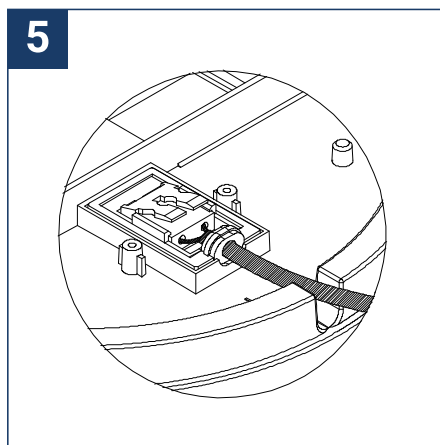

Ref : 77889

Paramètre détecteur
mouvement IR
Temps : 1min 30s
Lux : <30Lux
Angle : 360°
Distance : 8m

IR motion detector
parameter
Time: 1min 30s
Lux: <30Lux
Angle: 360°
Distance: 8m