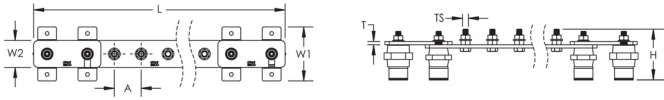

Unit Weight: 5,62-kg

ADDITIONAL PRODUCT DETAILS

Tinned finish is 8 microns according to ASTM B545 Service Class "C" for corrosive environments.

DIAGRAMS

AVERTISSEMENT

Les produits nVent doivent être installés et utilisés conformément aux consignes figurant dans les fiches d'instructions et les documents de formation des produits nVent. Les fiches d'instructions sont disponibles à l'adresse suivante: www.nvent.com et auprès de votre représentant du service client nVent. Une mauvaise installation, une utilisation incorrecte, une application erronée ou toute autre forme de non-respect scrupuleux des instructions et avertissements de nVent peuvent entraîner un dysfonctionnement du produit, des dommages matériels, des lésions corporelles graves et le décès et/ou annuler votre garantie.

Amérique du Nord

+1.800.753.9221

Option 1 – Customer Care

Option 2 – Technical Support

Europe

Netherlands:

+31 800-0200135

France:

+33 800 901 793

Europe

Germany:

800 1890272

Other Countries:

+31 13 5835404