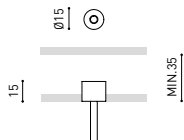

A338-00-16- | W | N | NO DIM

A338-00-17- | W | N | DIM

*For remote power supply

A338-00-27- | W | N | NO DIM

A338-00-28- | W | N | DIM

*For power supply inside the track

WIRE TRIMLESS ACCESSORIES

FEED

MAINS TRIMLESS*

A023-00-01- | W | N | NO DIM

MAINS THICK TRIMLESS*

A023-00-02- | W | N | DIM

FASTENING

STEEL CABLE TRIMLESS*

A023-00-05- | W | N |

MAINS TRIMLESS