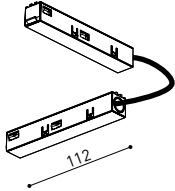

TRACK 48V SURFACE Corner 90° One Plane

*Electrical connection not included

DROP VOLTAGE TABLE

POWER [W]	CABLE SECTION [mm²]	CABLE LENGTH [m]			
		5	10	20	30
100	0,75	50	50	X	X
	1,5	50	50	40	25
150	0,75	40	15	X	X
	1,5	50	40	20	X

		P	V	D
CONSTANT VOLTAGE LED POWER SUPPLY	0434-01-61*	100W	48V	298 x 16 x 19 mm
	0434-01-62	150W	48V	350 x 30 x 18 mm

220 V ~
240

*To be installed inside the track.

48V SYSTEM
TRACK 48V

ALL 48V TRACK

TRACK 48V Live-End Connector

A338-00-01- | W | N |

TRACK 48V Corner Connector

A338-00-12- | W | N |

TRACK 48V Corner 90° Connector One Plane

A338-00-24- | W | N |

*Not suitable for trimless version

TRACK 48V Central Connector

A338-00-02- | W | N |