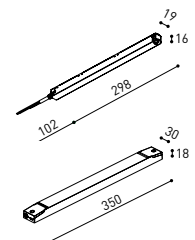

*Electrical connection not included

TRACK 48V SURFACE

TRACK 48V SURFACE 1m	A338-11-00-	WT	NT
TRACK 48V SURFACE 2m	A338-12-00-	WT	NT
TRACK 48V SURFACE 3m	A338-13-00-	WT	NT
TRACK 48V SURFACE Corner 90° One Plane	A338-14-00-	WT	NT

TRACK 48V SURFACE Corner 90° One Plane

*Electrical connection not included

DROP VOLTAGE TABLE

POWER [W]	CABLE SECTION [mm²]	CABLE LENGTH [m]			
		5	10	20	30
100	0,75	50	50	X	X
	1,5	50	50	40	25
150	0,75	40	15	X	X
	1,5	50	40	20	X

		P	V	D
CONSTANT VOLTAGE LED POWER SUPPLY	0434-01-61*	100W	48V	298 x 16 x 19 mm
	0434-01-62	150W	48V	350 x 30 x 18 mm

220 V ~
240

*To be installed inside the track.

48V SYSTEM
TRACK 48V

ALL 48V TRACK

TRACK 48V Live-End Connector