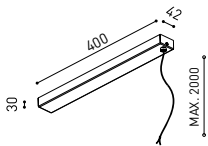

SUSPENSION 48V

TRACK 48V Wired Power Supply Case

A338-00-25- | NT | WT | 150 W NO DIM

A338-00-26- | NT | WT | 150 W DIM