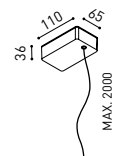

SUSPENSION 48V

TRACK 48V Wired Power Supply Case

A338-00-25- | NT | WT | 150 W NO DIM

A338-00-26- | NT | WT | 150 W DIM

TRACK 48V SURFACE Suspension Kit (2 units)

A338-00-15- | WT | NT |

TRACK 48V SURFACE Suspension Feed Kit