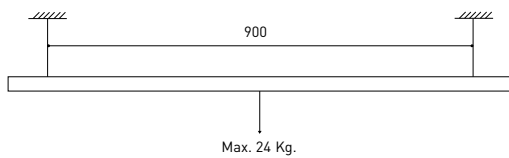

*Electrical connection not included

TRACK 48V SURFACE

TRACK 48V SURFACE 1m	A338-11-00-	WT	NT
TRACK 48V SURFACE 2m	A338-12-00-	WT	NT
TRACK 48V SURFACE 3m	A338-13-00-	WT	NT
TRACK 48V SURFACE Corner 90° One Plane	A338-14-00-	WT	NT

TRACK 48V SURFACE Corner 90° One Plane

*Electrical connection not included

DROP VOLTAGE TABLE

POWER [W]	CABLE SECTION [mm²]	CABLE LENGTH [m]			
		5	10	20	30
100	0,75	50	50	X	X
	1,5	50	50	40	25
150	0,75	40	15	X	X
	1,5	50	40	20	X