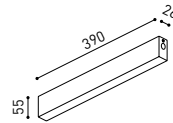

2000mm - 3 Pcs.

3000mm - 4 Pcs.

COLOUR | N ■ RAL 9005 | W □ RAL 9016 | NT ■ RAL 9005 | WT □ RAL 9016 |

TRIMLESS, SURFACE & SUSPENSION 48V

TRACK 48V TRIMLESS & SURFACE End

A338-00-06- | WT | NT |

TRACK 48V TRIMLESS & SURFACE End Feed

A338-00-07- | WT | NT |

SURFACE, SUSPENSION 48V

TRACK 48V SURFACE Straight Joiner

A338-00-11

SURFACE 48V

TRACK 48V Power Supply Case

A338-00-29- | NT | WT | 150 W

*To be installed aside 48V Surface Tracks