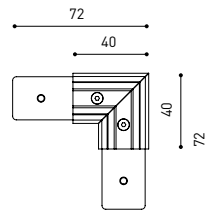

TRACK 48V

TRACK 48V TRIMLESS

TRACK 48V TRIMLESS 1m	A338-01-00-	WT	N
TRACK 48V TRIMLESS 2m	A338-02-00-	WT	N
TRACK 48V TRIMLESS 3m	A338-03-00-	WT	N
TRACK 48V TRIMLESS Corner 90° One Plane	A338-06-00-	WT	N
TRACK 48V TRIMLESS Corner 90° Two Planes	A338-07-00-	WT	N

RECOMMENDED FOR INSTALLATIONS WHERE THE PROFILE CAN BE INSTALLED BEFORE THE FALSE PLASTERBOARD CEILING (THICKNESS 12,5mm.)

TRACK 48V TRIMLESS Corner 90° One Plane

*Electrical connection not included

TRACK 48V TRIMLESS Corner 90° Two Planes

*Electrical connection not included

TRACK 48V SURFACE

TRACK 48V SURFACE 1m	A338-11-00-	WT	NT
TRACK 48V SURFACE 2m	A338-12-00-	WT	NT
TRACK 48V SURFACE 3m	A338-13-00-	WT	NT
TRACK 48V SURFACE Corner 90° One Plane	A338-14-00-	WT	NT

TRACK 48V SURFACE Corner 90° One Plane

*Electrical connection not included

DROP VOLTAGE TABLE

POWER [W]	CABLE SECTION [mm²]	CABLE LENGTH [m]			
		5	10	20	30
100	0,75	50	50	X	X
	1,5	50	50	40	25
150	0,75	40	15	X	X
	1,5	50	40	20	X