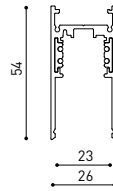

TRACK 48V

TRACK 48V TRIMLESS

TRACK 48V TRIMLESS 1m	A338-01-00-	WT	N
TRACK 48V TRIMLESS 2m	A338-02-00-	WT	N
TRACK 48V TRIMLESS 3m	A338-03-00-	WT	N
TRACK 48V TRIMLESS Corner 90° One Plane	A338-06-00-	WT	N
TRACK 48V TRIMLESS Corner 90° Two Planes	A338-07-00-	WT	N

RECOMMENDED FOR INSTALLATIONS WHERE THE PROFILE CAN BE INSTALLED BEFORE THE FALSE PLASTERBOARD CEILING (THICKNESS 12,5mm.)

TRACK 48V TRIMLESS Corner 90° One Plane

*Electrical connection not included

TRACK 48V TRIMLESS Corner 90° Two Planes

*Electrical connection not included

TRACK 48V SURFACE

TRACK 48V SURFACE 1m	A338-11-00-	WT	NT
TRACK 48V SURFACE 2m	A338-12-00-	WT	NT
TRACK 48V SURFACE 3m	A338-13-00-	WT	NT
TRACK 48V SURFACE Corner 90° One Plane	A338-14-00-	WT	NT

TRACK 48V SURFACE Corner 90° One Plane

*Electrical connection not included

DROP VOLTAGE TABLE

POWER [W]	CABLE SECTION [mm²]	CABLE LENGTH [m]			
		5	10	20	30
100	0,75	50	50	X	X
	1,5	50	50	40	25
150	0,75	40	15	X	X
	1,5	50	40	20	X