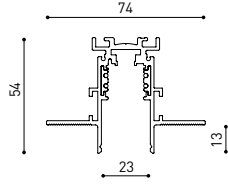

TRACK 48V

TRACK 48V TRIMLESS

TRACK 48V TRIMLESS 1m	A338-01-00-	WT	N
TRACK 48V TRIMLESS 2m	A338-02-00-	WT	N
TRACK 48V TRIMLESS 3m	A338-03-00-	WT	N
TRACK 48V TRIMLESS Corner 90° One Plane	A338-06-00-	WT	N
TRACK 48V TRIMLESS Corner 90° Two Planes	A338-07-00-	WT	N

RECOMMENDED FOR INSTALLATIONS WHERE THE PROFILE CAN BE INSTALLED BEFORE THE FALSE PLASTERBOARD CEILING (THICKNESS 12,5mm.)

TRACK 48V TRIMLESS Corner 90° One Plane

*Electrical connection not included

TRACK 48V TRIMLESS Corner 90° Two Planes

*Electrical connection not included

TRACK 48V SURFACE

TRACK 48V SURFACE 1m	A338-11-00-	WT	NT
TRACK 48V SURFACE 2m	A338-12-00-	WT	NT
TRACK 48V SURFACE 3m	A338-13-00-	WT	NT
TRACK 48V SURFACE Corner 90° One Plane	A338-14-00-	WT	NT

TRACK 48V SURFACE Corner 90° One Plane

*Electrical connection not included

DROP VOLTAGE TABLE

POWER [W]	CABLE SECTION [mm²]	CABLE LENGTH [m]			
		5	10	20	30
100	0,75	50	50	X	X
	1,5	50	50	40	25
150	0,75	40	15	X	X
	1,5	50	40	20	X