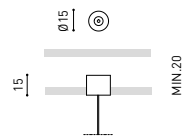

A338-00-16- | W | N | NO DIM

A338-00-17- | W | N | DIM

*For remote power supply

A338-00-27- | W | N | NO DIM

A338-00-28- | W | N | DIM

*For power supply inside the track

WIRE TRIMLESS ACCESSORIES

FEED

MAINS TRIMLESS*

A023-00-01- | W | N | NO DIM

MAINS THICK TRIMLESS*

A023-00-02- | W | N | DIM

FASTENING

STEEL CABLE TRIMLESS*

A023-00-05- | W | N |

MAINS TRIMLESS