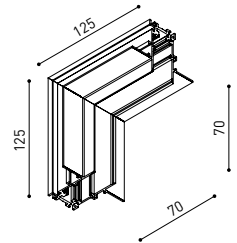

RECOMMENDED FOR INSTALLATIONS WHERE THE PROFILE CAN BE INSTALLED BEFORE THE FALSE PLASTERBOARD CEILING (THICKNESS 12,5mm.)

TRACK 48V TRIMLESS Corner 90° One Plane

*Electrical connection not included

TRACK 48V TRIMLESS Corner 90° Two Planes

*Electrical connection not included

TRACK 48V SURFACE

TRACK 48V SURFACE 1m	A338-11-00-	WT	NT
TRACK 48V SURFACE 2m	A338-12-00-	WT	NT
TRACK 48V SURFACE 3m	A338-13-00-	WT	NT
TRACK 48V SURFACE Corner 90° One Plane	A338-14-00-	WT	NT