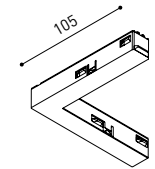

TRACK 48V Corner 90° Connector One Plane

A338-00-24- | W | N |

*Not suitable for trimless version