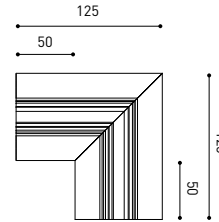

TRACK 48V

TRACK 48V TRIMLESS

TRACK 48V TRIMLESS 1m	A338-01-00-	WT	N
TRACK 48V TRIMLESS 2m	A338-02-00-	WT	N
TRACK 48V TRIMLESS 3m	A338-03-00-	WT	N
TRACK 48V TRIMLESS Corner 90° One Plane	A338-06-00-	WT	N
TRACK 48V TRIMLESS Corner 90° Two Planes	A338-07-00-	WT	N

RECOMMENDED FOR INSTALLATIONS WHERE THE PROFILE CAN BE INSTALLED BEFORE THE FALSE PLASTERBOARD CEILING (THICKNESS 12,5mm.)

TRACK 48V TRIMLESS Corner 90° One Plane

*Electrical connection not included

TRACK 48V TRIMLESS Corner 90° Two Planes