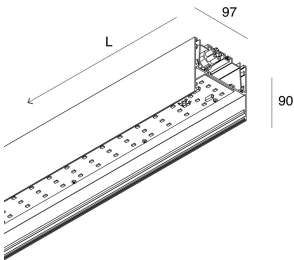

LUCKY MAXI

106201.02 + 106219.99

novalux
ITALIAN LIGHTING DESIGN SINCE 1948

Features

Use: Indoor
Type of installation: SUSPENDED, CEILING MOUNTED
Emission: DIRECT
Optics: OPAL
Colour: BLACK
Dimming: ON/OFF
Emergency: NO
L: 1200mm
A: 97mm
H: 90mm
Made in: ITALY
Warranty: 5 years
Weight: 4.63kg