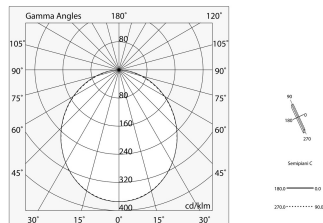

LUCKY MAXI

106201.02 + 106219.99

novalux
ITALIAN LIGHTING DESIGN SINCE 1948

Features

Use: Indoor
Type of installation: SUSPENDED, CEILING MOUNTED
Emission: DIRECT
Optics: OPAL
Colour: BLACK
Dimming: ON/OFF
Emergency: NO
L: 1200mm
A: 97mm
H: 90mm
Made in: ITALY
Warranty: 5 years
Weight: 4.63kg

Tech data

Luminaire input power: 42W
Luminaire luminous flux: 2125lm
IP: 40
Insulation class: I
Supply voltage: 220-240V 50/60Hz
SELV: Si

Source

Light source: LED
Source power: 36W
Source luminous flux: 4786lm
Colour temperature: 3000K
CRI: >90
Colour tolerance: 3 Step MacAdam
LED lifespan: 50000h L80 B20