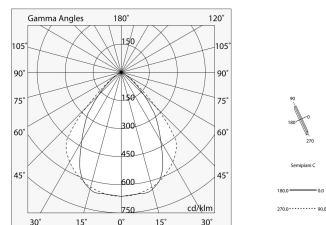

LUCKY MAXI

106204.01 + 106223.99

novalux

ITALIAN LIGHTING DESIGN SINCE 1948

Features

Use: Indoor
Type of installation: SUSPENDED, CEILING MOUNTED
Emission: DIRECT
Optics: MICROPRISMATIZED
Colour: WHITE
Dimming: ON/OFF
Emergency: NO
L: 1200mm
A: 97mm
H: 90mm
Made in: ITALY
Warranty: 5 years
Weight: 4.63kg

Tech data

Luminaire input power: 42W
Luminaire luminous flux: 3107lm
IP: 40
Insulation class: I
Supply voltage: 220-240V 50/60Hz
UGR: <19
SELV: Si

Source

Light source: LED
Source power: 36W
Source luminous flux: 5040lm
Colour temperature: 4000K
CRI: >90
Colour tolerance: 3 Step MacAdam
LED lifespan: 50000h L80 B20