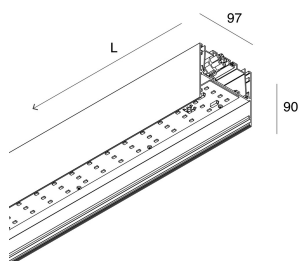

LUCKY MAXI

106204.01 + 106223.99

novalux

ITALIAN LIGHTING DESIGN SINCE 1948

Features

Use: Indoor
Type of installation: SUSPENDED, CEILING MOUNTED
Emission: DIRECT
Optics: MICROPRISMATIZED
Colour: WHITE
Dimming: ON/OFF
Emergency: NO
L: 1200mm
A: 97mm
H: 90mm
Made in: ITALY
Warranty: 5 years
Weight: 4.63kg