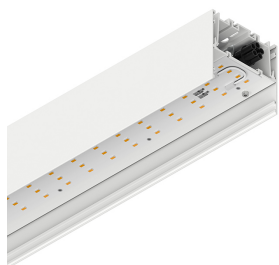

LUCKY MAXI

106204.01 + 106223.99

novalux

ITALIAN LIGHTING DESIGN SINCE 1948

Features

Use: Indoor
Type of installation: SUSPENDED, CEILING MOUNTED
Emission: DIRECT
Optics: MICROPRISMATIZED
Colour: WHITE
Dimming: ON/OFF
Emergency: NO
L: 1200mm
A: 97mm
H: 90mm
Made in: ITALY
Warranty: 5 years
Weight: 4.63kg

Tech data

Luminaire input power: 42W
Luminaire luminous flux: 3107lm
IP: 40
Insulation class: I
Supply voltage: 220-240V 50/60Hz
UGR: <19
SELV: Si

Source

Light source: LED
Source power: 36W
Source luminous flux: 5040lm
Colour temperature: 4000K
CRI: >90
Colour tolerance: 3 Step MacAdam
LED lifespan: 50000h L80 B20