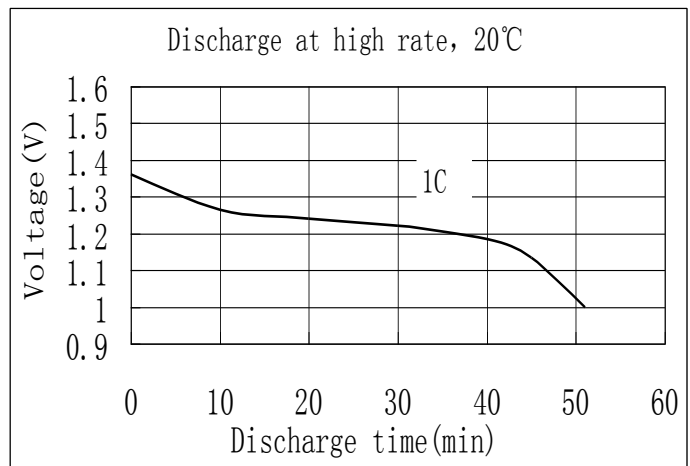

MODEL No: 2/3AA600

Description: 600 mAh SIZE NI-MH AA

Specification

Nominal Capacity		600 mAh	
Nominal Voltage		1.2 V	
Charge current	Standard	60 mA	
	Fast	600 mA	
Charge time	Standard	14~16 Hrs	
	Fast	1.2 Hrs	
Ambient Temperature	Charge	Standard	0°C~45°C
		Fast	10°C~45°C
	Discharge		-20°C~60°C
Storage		-20°C~55°C	
Internal Impedance(mΩ) (After Charge)		≤ 35	
Weight		13.0 g	