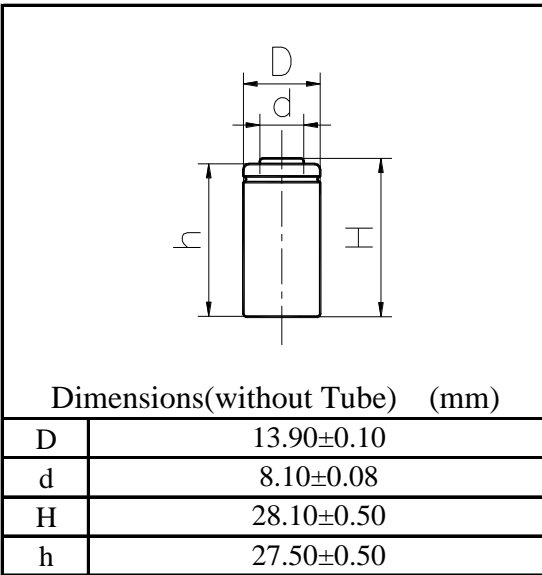

MODEL No: 2/3AA600

Description: 600 mAh SIZE NI-MH AA

Specification

Nominal Capacity		600 mAh	
Nominal Voltage		1.2 V	
Charge current	Standard	60 mA	
	Fast	600 mA	
Charge time	Standard	14~16 Hrs	
	Fast	1.2 Hrs	
Ambient Temperature	Charge	Standard	0°C~45°C
		Fast	10°C~45°C
	Discharge		-20°C~60°C
Storage		-20°C~55°C	
Internal Impedance(mΩ) (After Charge)		≤ 35	
Weight		13.0 g	