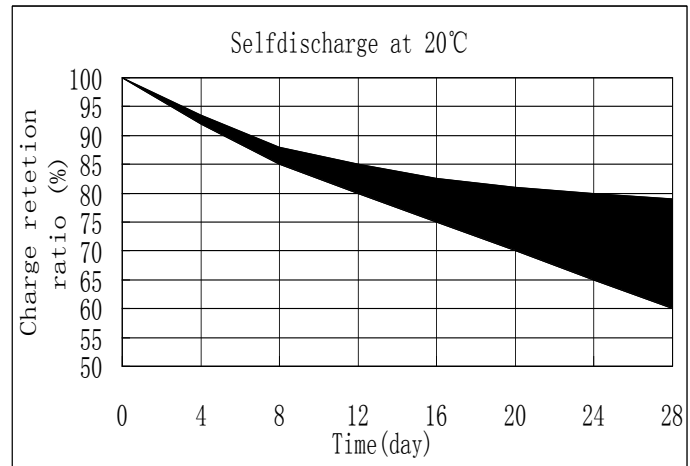

MODEL No: 2/3AA600

Description: 600 mAh SIZE NI-MH AA

Specification

Nominal Capacity		600 mAh	
Nominal Voltage		1.2 V	
Charge current	Standard	60 mA	
	Fast	600 mA	
Charge time	Standard	14~16 Hrs	
	Fast	1.2 Hrs	
Ambient Temperature	Charge	Standard	0°C~45°C
		Fast	10°C~45°C
	Discharge		-20°C~60°C
Storage		-20°C~55°C	
Internal Impedance(mΩ) (After Charge)		≤ 35	
Weight		13.0 g	