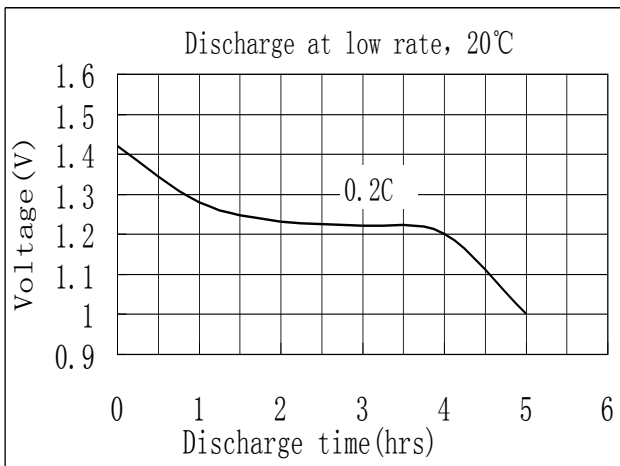

MODEL No: 2/3AA600

Description: 600 mAh SIZE NI-MH AA

Specification

Nominal Capacity		600 mAh	
Nominal Voltage		1.2 V	
Charge current	Standard	60 mA	
	Fast	600 mA	
Charge time	Standard	14~16 Hrs	
	Fast	1.2 Hrs	
Ambient Temperature	Charge	Standard	0°C~45°C
		Fast	10°C~45°C
	Discharge		-20°C~60°C
Storage		-20°C~55°C	
Internal Impedance(mΩ) (After Charge)		≤ 35	
Weight		13.0 g	