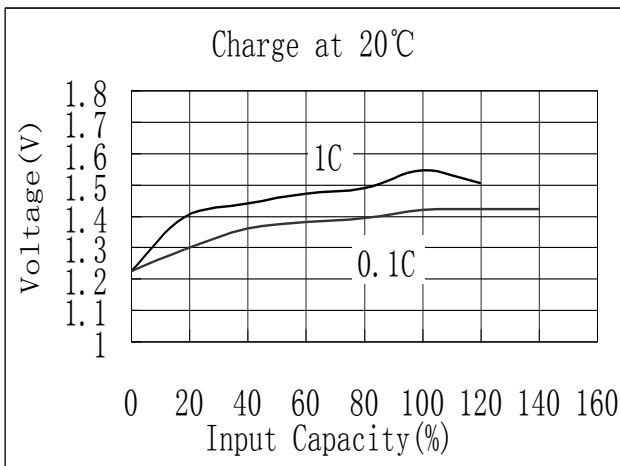

MODEL No: 2/3AA600

Description: 600 mAh SIZE NI-MH AA

Specification

Nominal Capacity		600 mAh	
Nominal Voltage		1.2 V	
Charge current	Standard	60 mA	
	Fast	600 mA	
Charge time	Standard	14~16 Hrs	
	Fast	1.2 Hrs	
Ambient Temperature	Charge	Standard	0°C~45°C
		Fast	10°C~45°C
	Discharge		-20°C~60°C
Storage		-20°C~55°C	
Internal Impedance(mΩ) (After Charge)		≤ 35	
Weight		13.0 g	