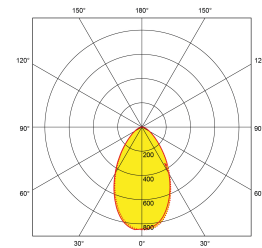

Product Description:

Product Image:

Line Drawing

Polar Curve

Product Specs:

Technology	LED	Input Voltage	220-240V AC
Positional Adjustment	Fixe	Number of LEDs	14
Luminaire Distribution	Direct	Lifetime L70 (hrs)	35000
Input Frequency	50/50HZ	Dimmable	Oui
Dali	Non	IP Rating	IP65
Fire Protection	Oui	Acoustic Rated	Oui
Operating Env. Temp. (Min) °C	-20°C	Operating Env. Temp. (Max) °C	25°C
Optic Material	Polycarbonate	Power Factor	0.9
Overall Diameter (mm)	88	Height (mm)	58
Recess Depth (mm)	58	Cutout Diameter (mm)	70
Weight (Kg)	0.181		

SKU Table and Ordering:

SKU Code	Wattage	Beam Angle	Lumens	Lumens/Watt	Colour	Finish Colour
AU-X7/30	7	60	580	83	3000	Blanc
AU-X7/40	7	60	620	89	4000	Blanc

Compliance & Approvals:

Warranty:

This product has a guarantee period of . Warranties may be available on certain products as indicated in the product description. Warranties are valid from the date of purchase. The warranty is invalid in the case of improper use, installation, tampering, removal of the Q.C. date label or installation in an improper working environment or installation. Should this product fail during the warranty period it will be replaced free of charge, subject to the correct installation of the original product and subsequent return of the faulty unit. Aurora does not accept responsibility for any installation costs associated with the replacement of this product and Aurora reserves the right to alter specifications without prior notice.