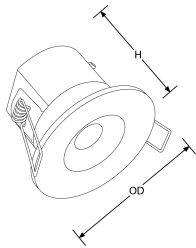

Product Description:

Product Image:

Line Drawing

Polar Curve

Product Specs:

Technology	LED	Input Voltage	220-240V AC
Positional Adjustment	Fixe	Number of LEDs	14
Luminaire Distribution	Direct	Lifetime L70 (hrs)	35000
Input Frequency	50/50HZ	Dimmable	Oui
Dali	Non	IP Rating	IP65
Fire Protection	Oui	Acoustic Rated	Oui
Operating Env. Temp. (Min) °C	-20°C	Operating Env. Temp. (Max) °C	25°C
Optic Material	Polycarbonate	Power Factor	0.9
Overall Diameter (mm)	88	Height (mm)	58
Recess Depth (mm)	58	Cutout Diameter (mm)	70
Weight (Kg)	0.181		

SKU Table and Ordering:

SKU Code	Wattage	Beam Angle	Lumens	Lumens/Watt	Colour	Finish Colour
AU-X7/30	7	60	580	83	3000	Blanc
AU-X7/40	7	60	620	89	4000	Blanc

Compliance & Approvals:

Warranty:

This product has a guarantee period of . Warranties may be available on certain products as indicated in the product description. Warranties are valid from the date of purchase. The warranty is invalid in the case of improper use, installation, tampering, removal of the Q.C. date label or installation in an improper working environment or installation. Should this product fail during the warranty period it will be replaced free of charge, subject to the correct installation of the original product and subsequent return of the faulty unit. Aurora does not accept responsibility for any installation costs associated with the replacement of this product and Aurora reserves the right to alter specifications without prior notice.