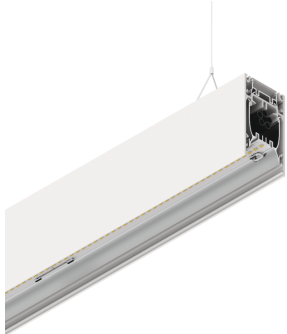

HERO B

108752.01H + 108902.99

novalux
ITALIAN LIGHTING DESIGN SINCE 1948

Features

Use: Indoor
Type of installation: SUSPENDED
Emission: DIRECT/INDIRECT
Optics: OPAL
Colour: WHITE
Dimming: DALI
Emergency: NO
L: 1400mm
A: 53mm
H: 92mm
Made in: ITALY
Warranty: 5 years
Weight: 5kg