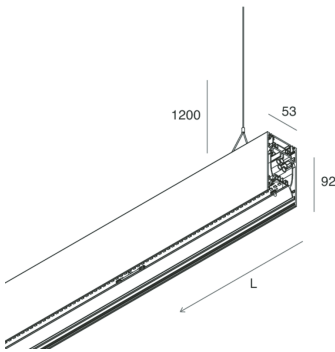

HERO B

108752.01H + 108902.99

novalux
ITALIAN LIGHTING DESIGN SINCE 1948

Features

Use: Indoor
Type of installation: SUSPENDED
Emission: DIRECT/INDIRECT
Optics: OPAL
Colour: WHITE
Dimming: DALI
Emergency: NO
L: 1400mm
A: 53mm
H: 92mm
Made in: ITALY
Warranty: 5 years
Weight: 5kg