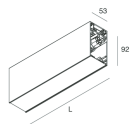

HERO B

108752.01H + 108902.99

novalux
ITALIAN LIGHTING DESIGN SINCE 1948

COMPLETION ACCESSORIES

HERO B: MOD.CIECO 250 BIA

1087A3.01