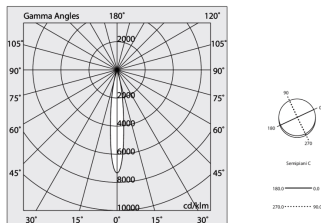

P-30 PCB

1058A8.01

novalux
ITALIAN LIGHTING DESIGN SINCE 1948

Features

Use: Indoor
Type of installation: RECESSED INTO PLASTERBOARD
Emission: ADJUSTABLE
Optics: SPOT
Beam: 14°
Colour: WHITE
Dimming: ON/OFF
Emergency: NO
L: 800mm
A: 31mm
H: 31mm
Made in: ITALY
Warranty: 5 years