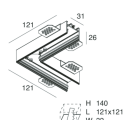

This technical data sheet is owned by Novalux S.r.l., all rights reserved. Novalux S.r.l. reserves the right to make changes without prior notice.

P-30 PCB

1058A8.01

novalux
ITALIAN LIGHTING DESIGN SINCE 1948

COMPLETION ACCESSORIES

P-30: COPPIA TESTATE STRIP/INCASSO BIA

103316.01

P-30: ANGOLO L INCASSO BIANCO

103328.01

P-30: COVER ANGOLO L BIANCO

103329.01

P-30: ANGOLO T INCASSO BIANCO