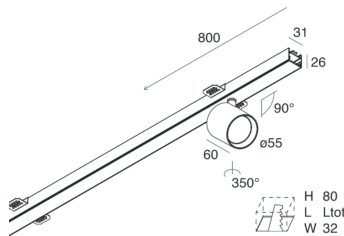

P-30 PCB

1058A8.01

novalux
ITALIAN LIGHTING DESIGN SINCE 1948

Features

Use: Indoor
Type of installation: RECESSED INTO PLASTERBOARD
Emission: ADJUSTABLE
Optics: SPOT
Beam: 14°
Colour: WHITE
Dimming: ON/OFF
Emergency: NO
L: 800mm
A: 31mm
H: 31mm
Made in: ITALY
Warranty: 5 years