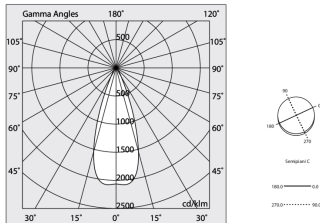

Novalux S.r.l. via Marzabotto, 2 40050 Funo di Argelato (BO) Italy
Tel: +39 051 860558 · Fax +39 051 6647859 · Mail: info@novalux.it · VAT number 00536541204 · novalux.com
Company subject to the management and coordination by SLV GmbH

This technical data sheet is owned by Novalux S.r.l., all rights reserved. Novalux S.r.l. reserves the right to make changes without prior notice.