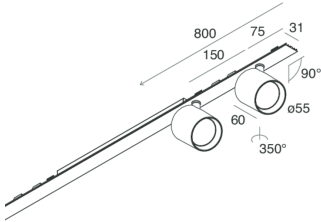

Novalux S.r.l. via Marzabotto, 2 40050 Funo di Argelato (BO) Italy
Tel: +39 051 860558 · Fax +39 051 6647859 · Mail: info@novalux.it · VAT number 00536541204 · novalux.com
Company subject to the management and coordination by SLV GmbH

This technical data sheet is owned by Novalux S.r.l., all rights reserved. Novalux S.r.l. reserves the right to make changes without prior notice.